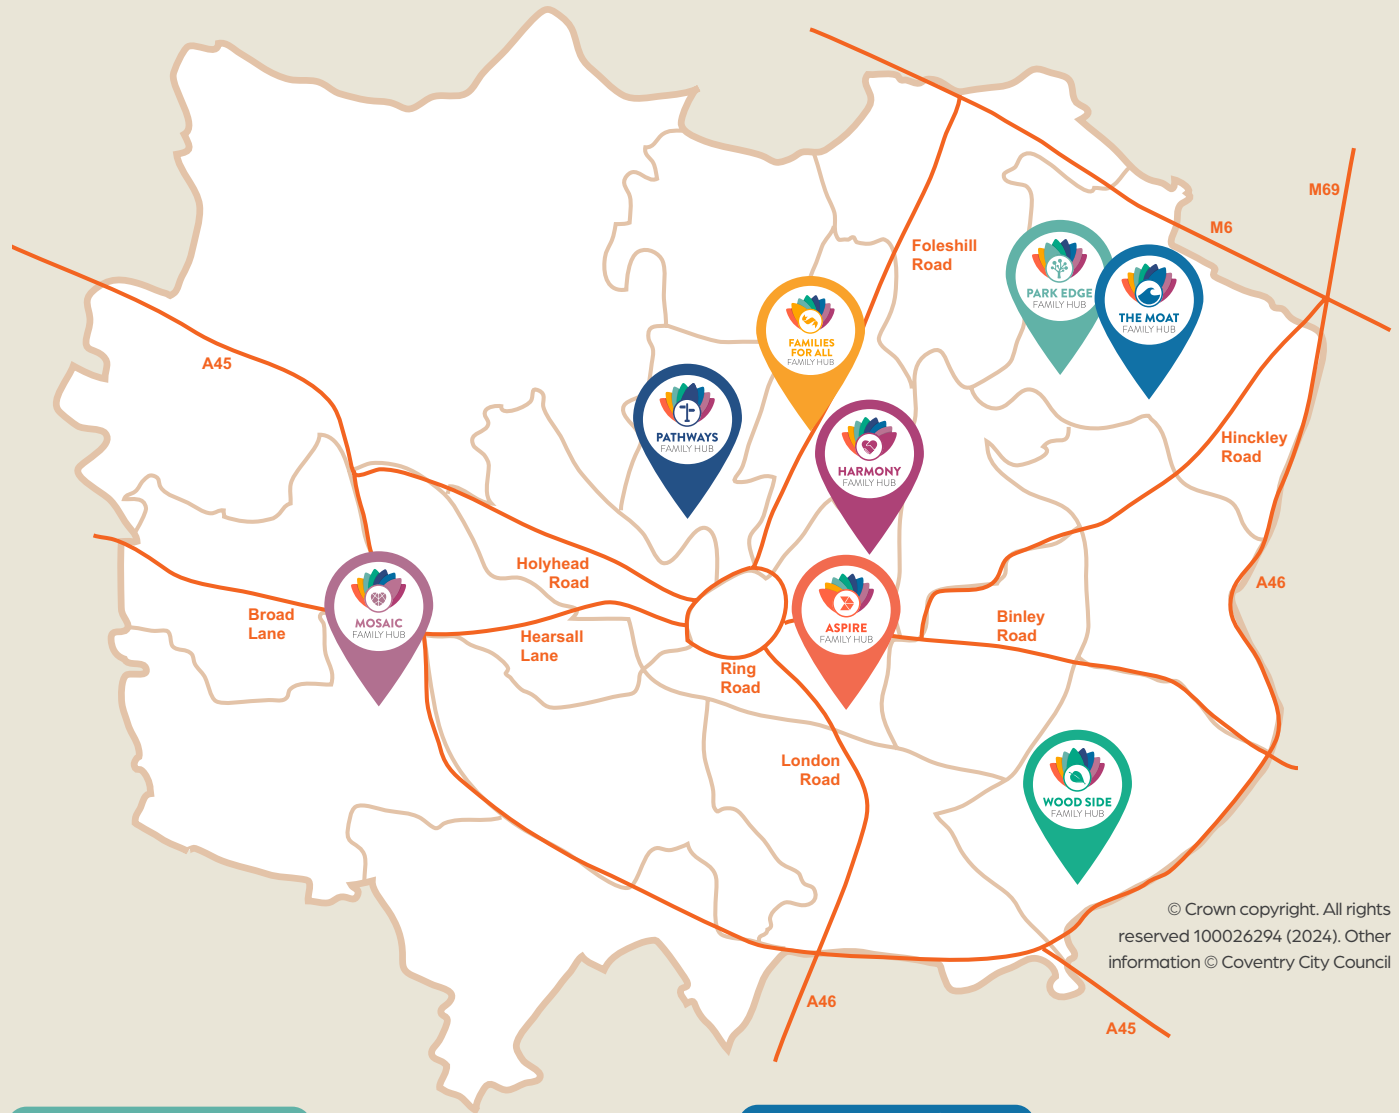

What is a Family Hub?

A Family Hub is a welcoming place where children, young people and families of all ages can seek help and support, and to experience activities that enable your family to thrive.

Whether you're a parent with young children, a teenager, or anyone in between, a Coventry Family Hub is the place to go to connect you with the help and guidance to ensure you receive the right help at the right time with the right people.

By collaborating with various services, agencies and teams, the Family Hub helps residents access a wide range of services, providing information, advice, and support tailored to your individual circumstances.

Where is my nearest Family Hub?

Aspire Family Hub

Gosford Park Primary School
Humber Avenue, Coventry, CV1 2SF
Phone number: 024 7697 8100
Email: AspireFamilyHub@coventry.gov.uk

Families For All Family Hub

454 Foleshill Road, Coventry, CV6 5LB
Phone number: 024 7697 7991
Email: FamiliesforAllFamilyHub@coventry.gov.uk

Harmony Family Hub

Clifton Street, Coventry, CV1 5GR
Phone number: 024 7697 8030
Email: HarmonyFamilyHub@coventry.gov.uk

Mosaic Family Hub

Jardine Crescent, Coventry, CV4 9PL
Phone number: 024 7697 8160
Email: MosaicFamilyHub@coventry.gov.uk

© Crown copyright. All rights reserved 100026294 (2024). Other information © Coventry City Council

Park Edge Family Hub

Roseberry Avenue, Coventry, CV2 1NE
Phone number: 024 7697 7880
Email: ParkEdgeFamilyHub@coventry.gov.uk

Pathways Family Hub

Radford Primary Academy
Lawrence Saunders Road, Coventry, CV6 1HD
Phone number: 024 7697 8130
Email: PathwaysFamilyHub@coventry.gov.uk

The Moat Family Hub

Moat House Primary School
Deedmore Road, Coventry, CV2 1EQ
Phone number: 024 7697 8036
Email: TheMoatFamilyHub@coventry.gov.uk

Wood Side Family Hub

Upper Ride, Coventry, CV3 3GL
Phone number: 024 7697 8090
Email: WoodSideFamilyHub@coventry.gov.uk