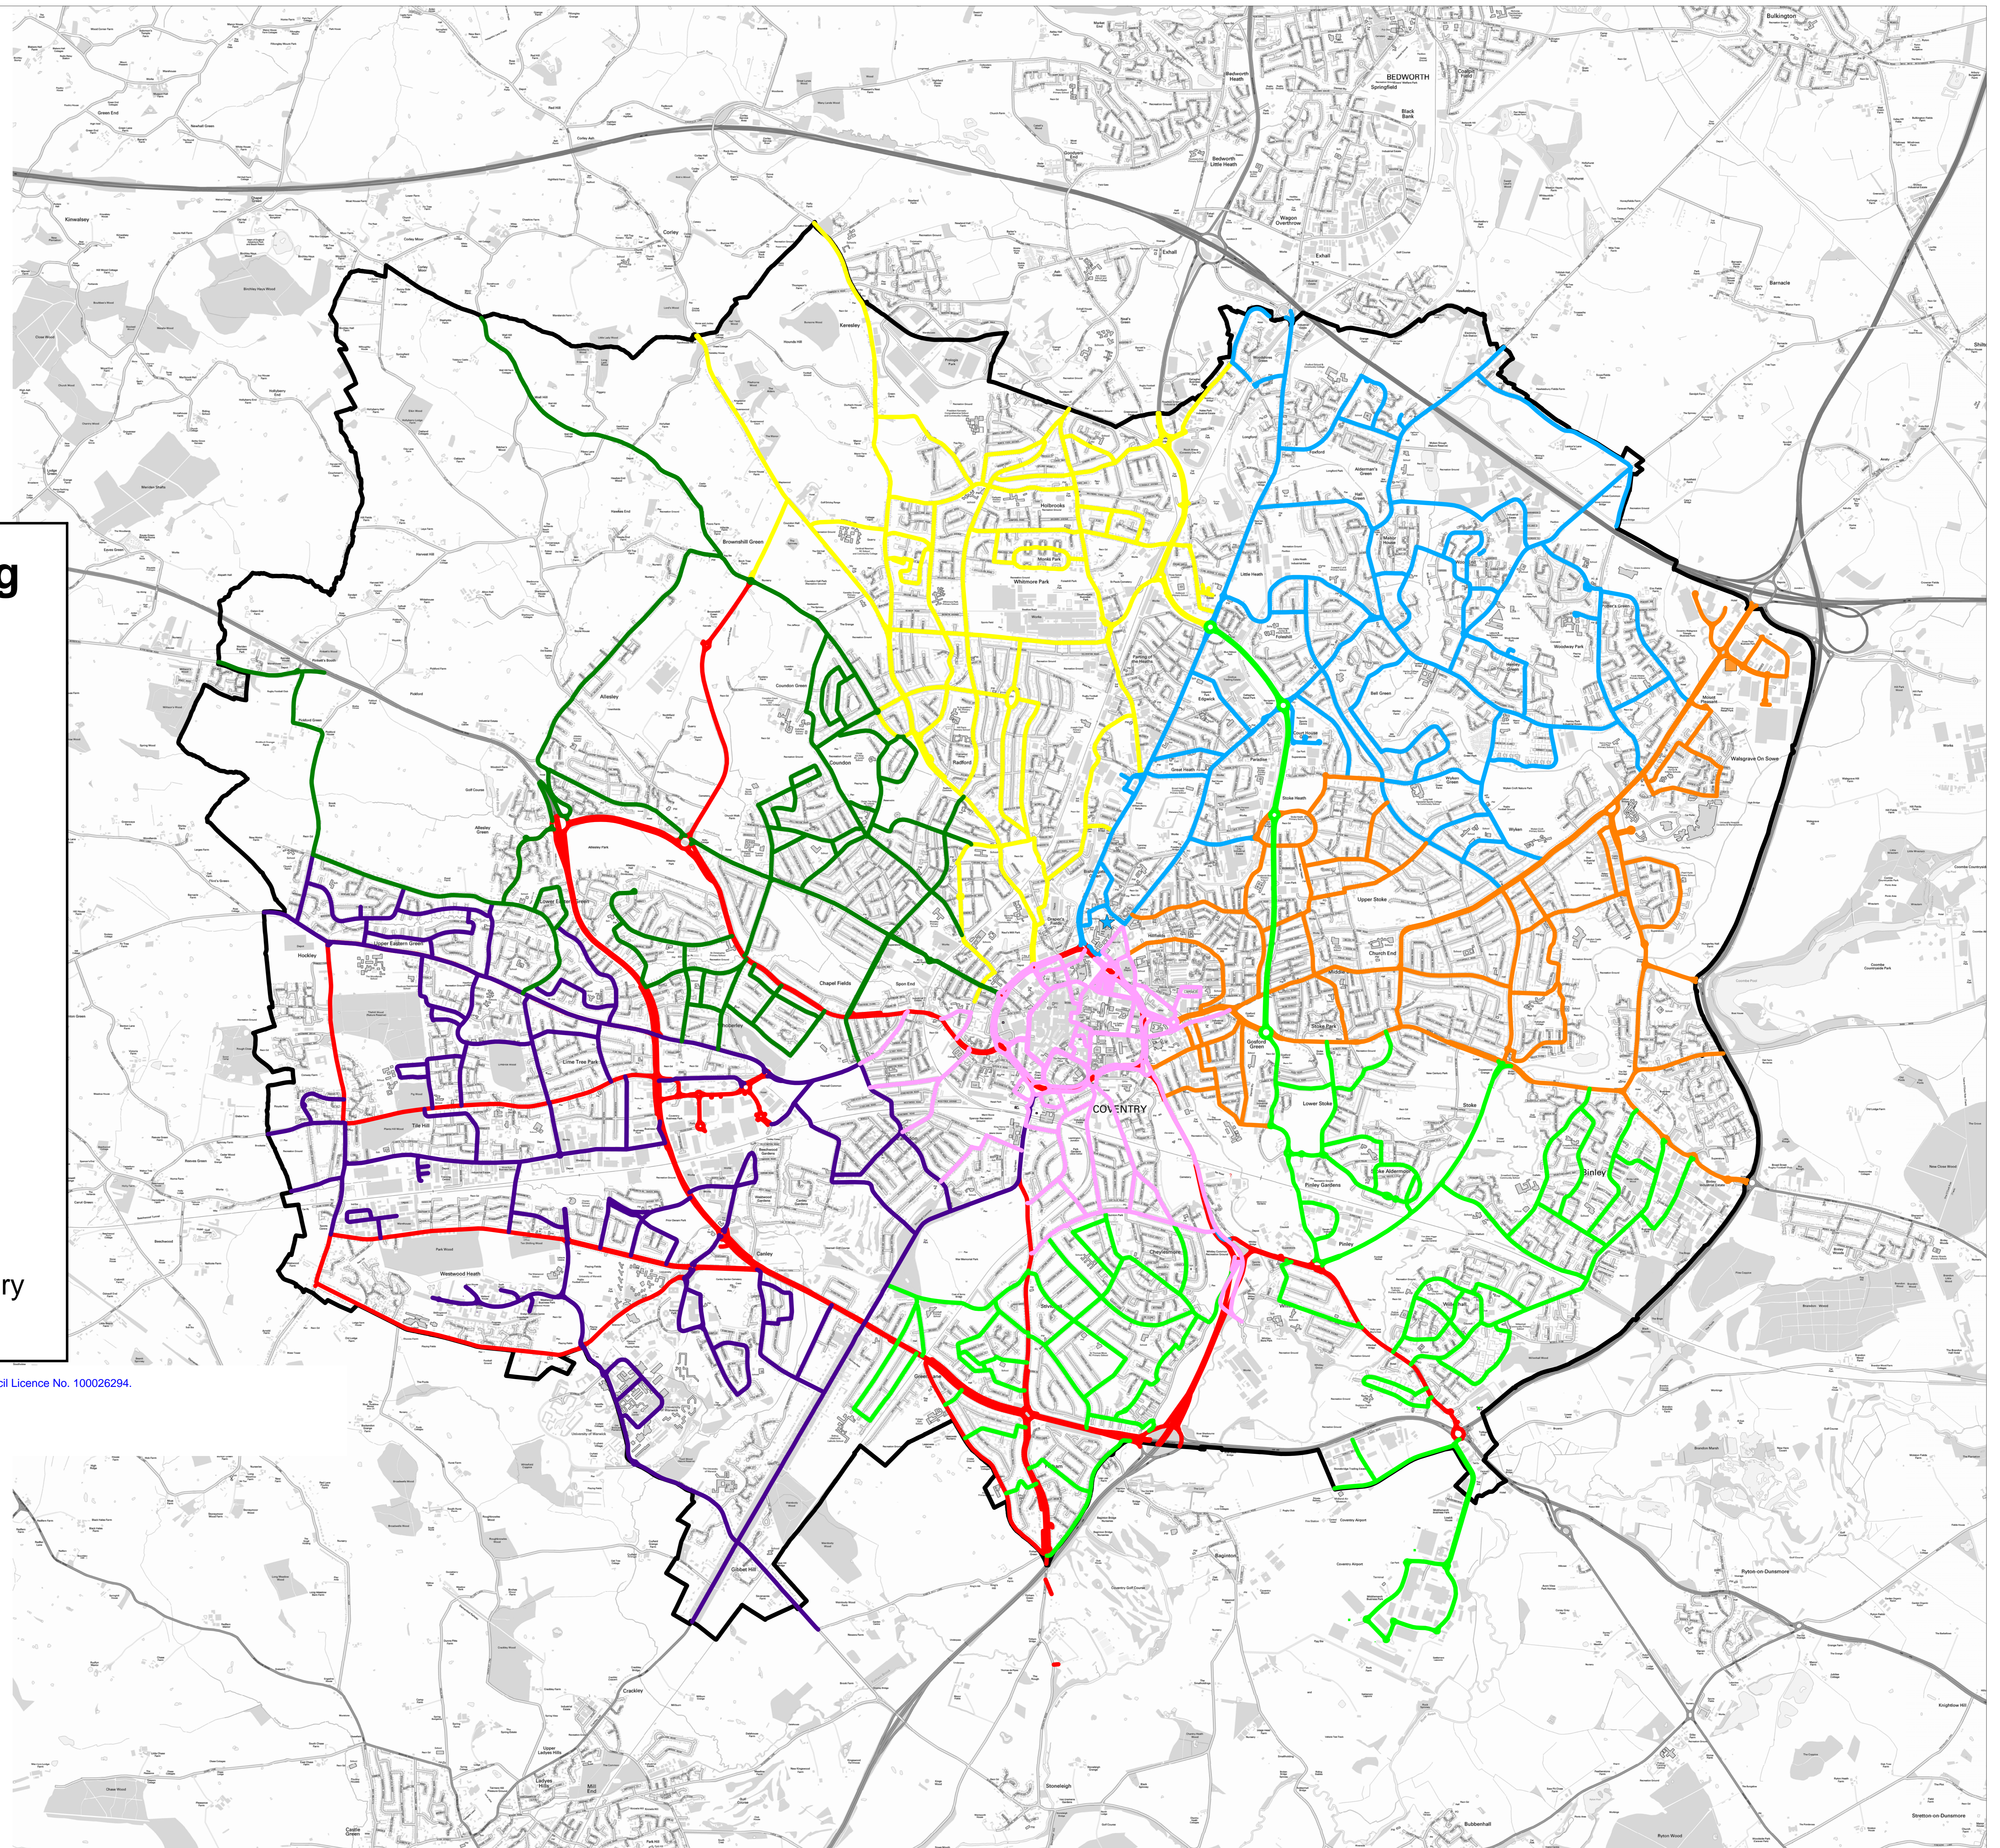

# Priority Gritting Network

- Route A
- Route B
- Route C
- Route D
- Route E
- Route F
- Route G
- Route H
- City Boundary

© Crown Copyright. Reserved. Coventry City Council Licence No. 100026294.  
Other information © Coventry City Council  
Updated 27th February 2013