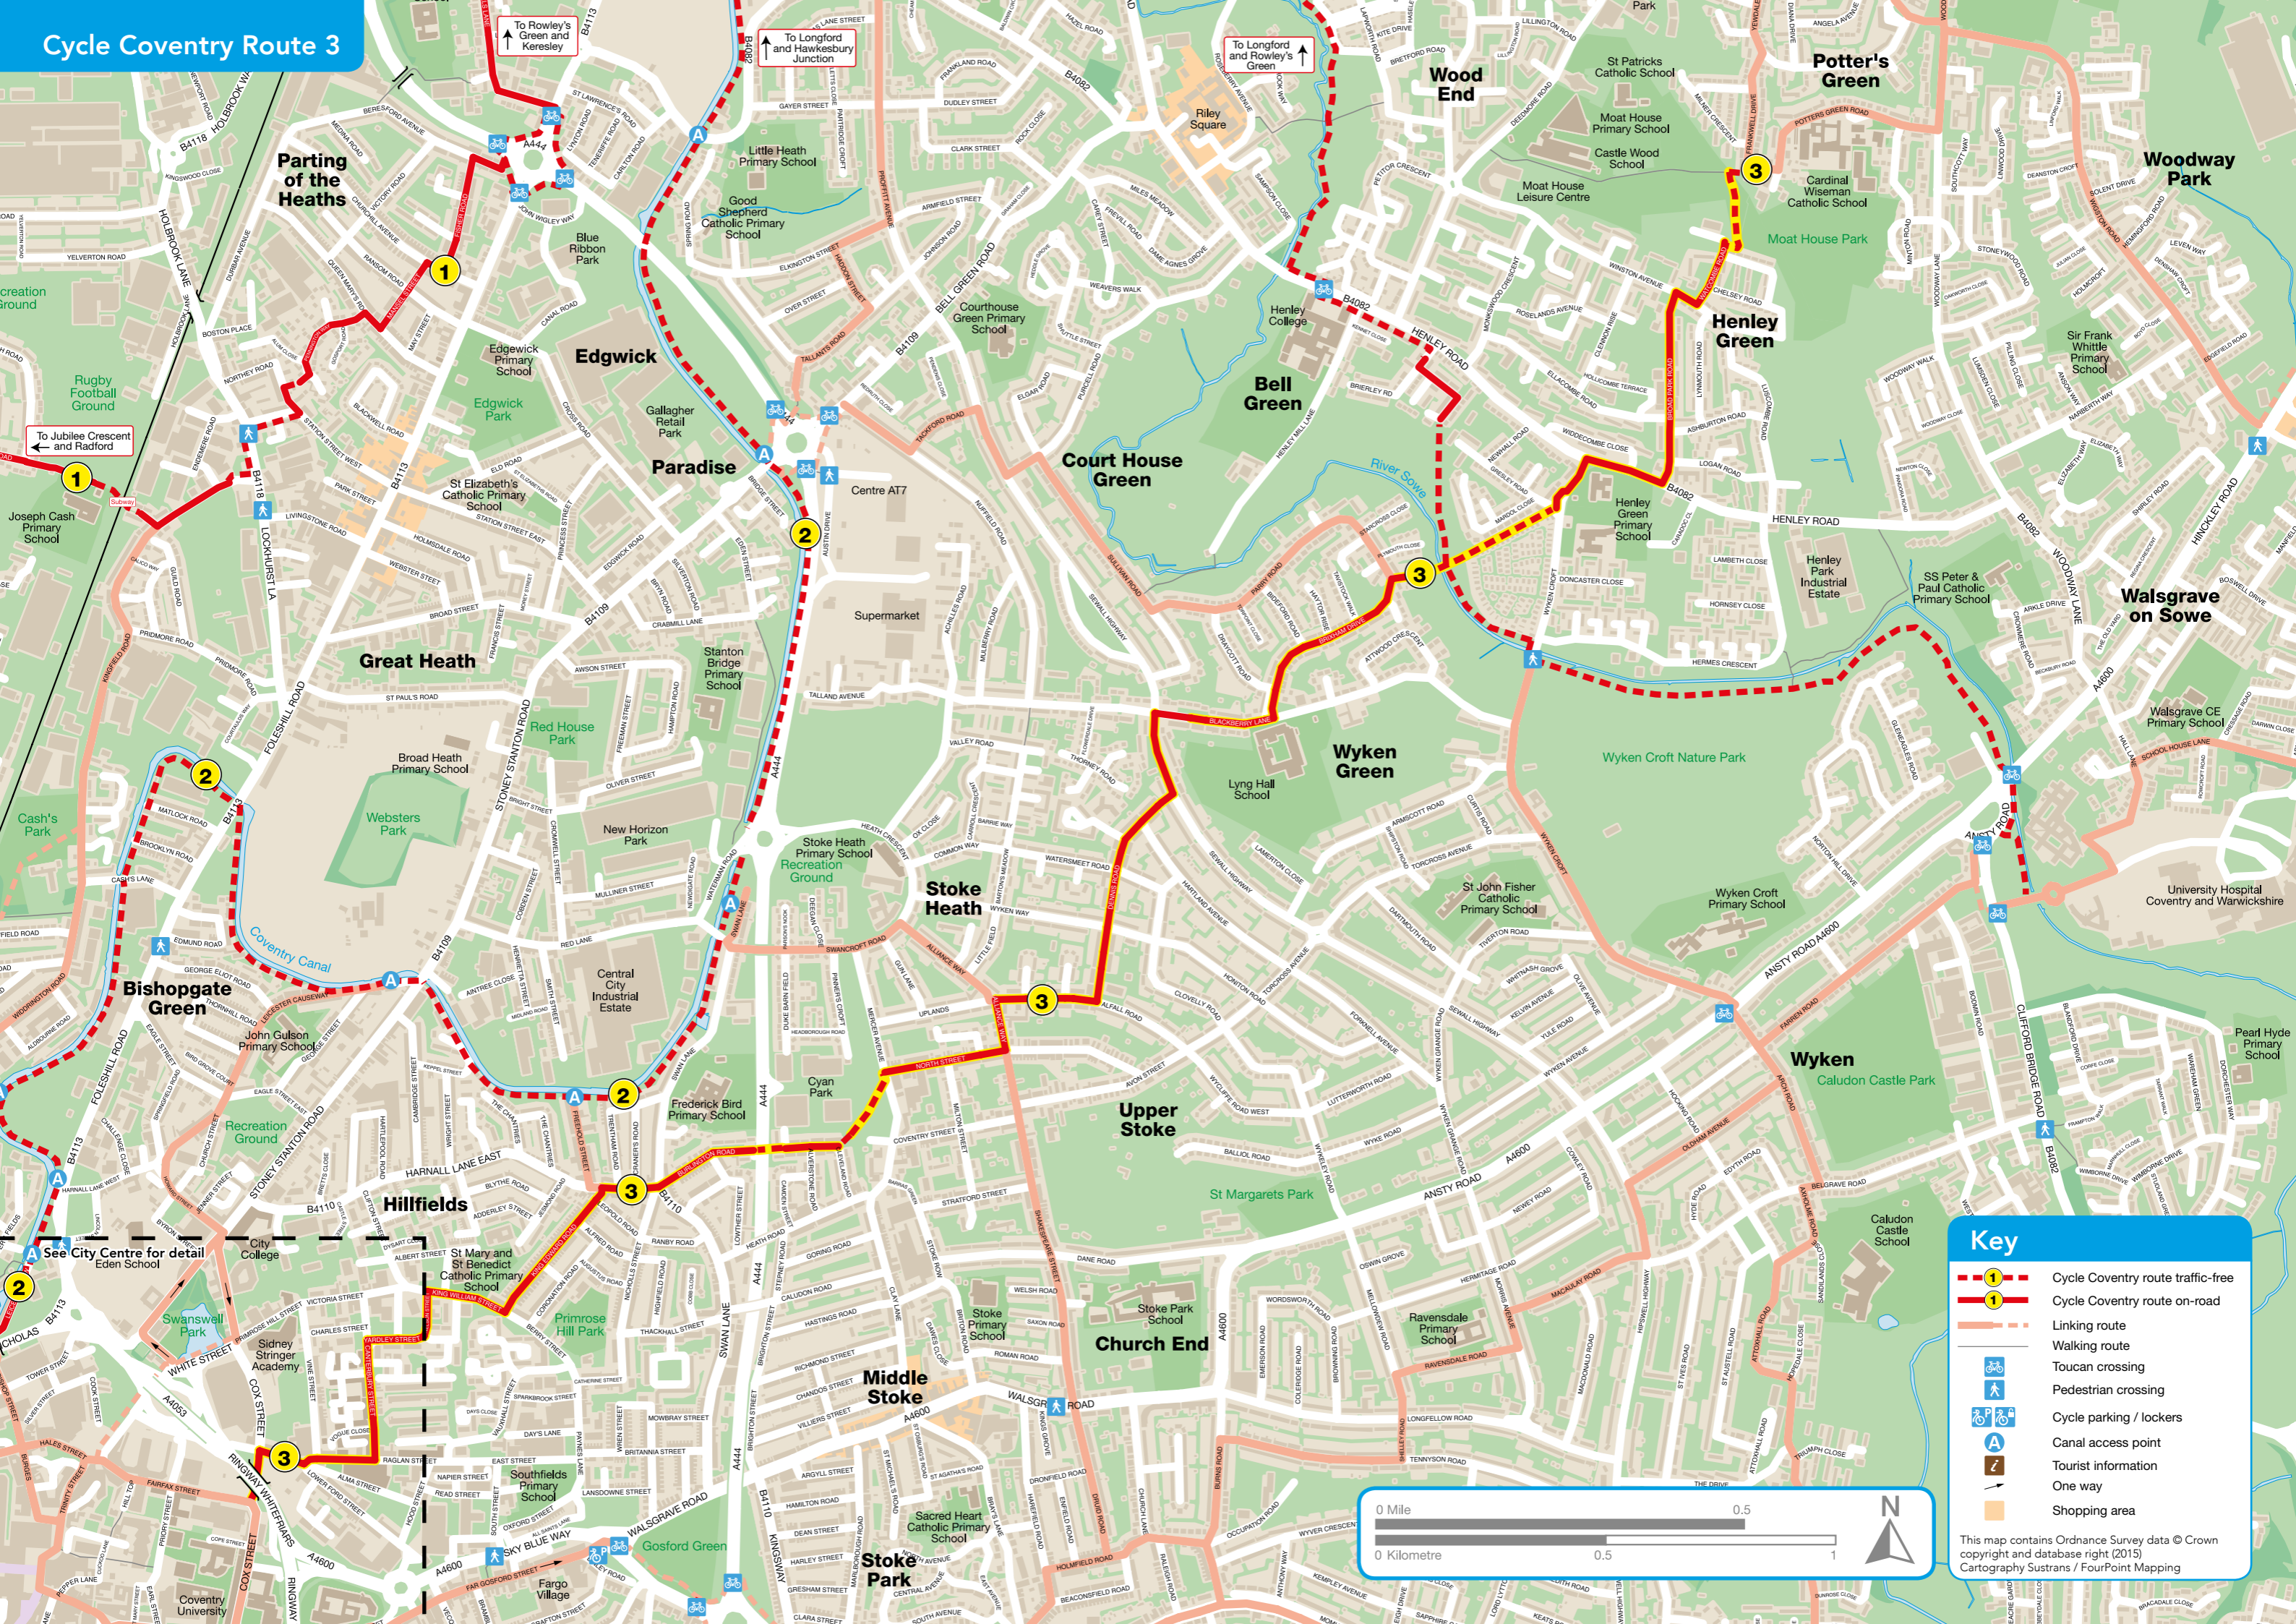

Cycle Coventry Route 3

Key

- Cycle Coventry route traffic-free
- Cycle Coventry route on-road
- Linking route
- Walking route
- Toucan crossing
- Pedestrian crossing
- Cycle parking / lockers
- Canal access point
- Tourist information
- One way
- Shopping area

This map contains Ordnance Survey data © Crown copyright and database right (2015)
Cartography Sustrans / FourPoint Mapping