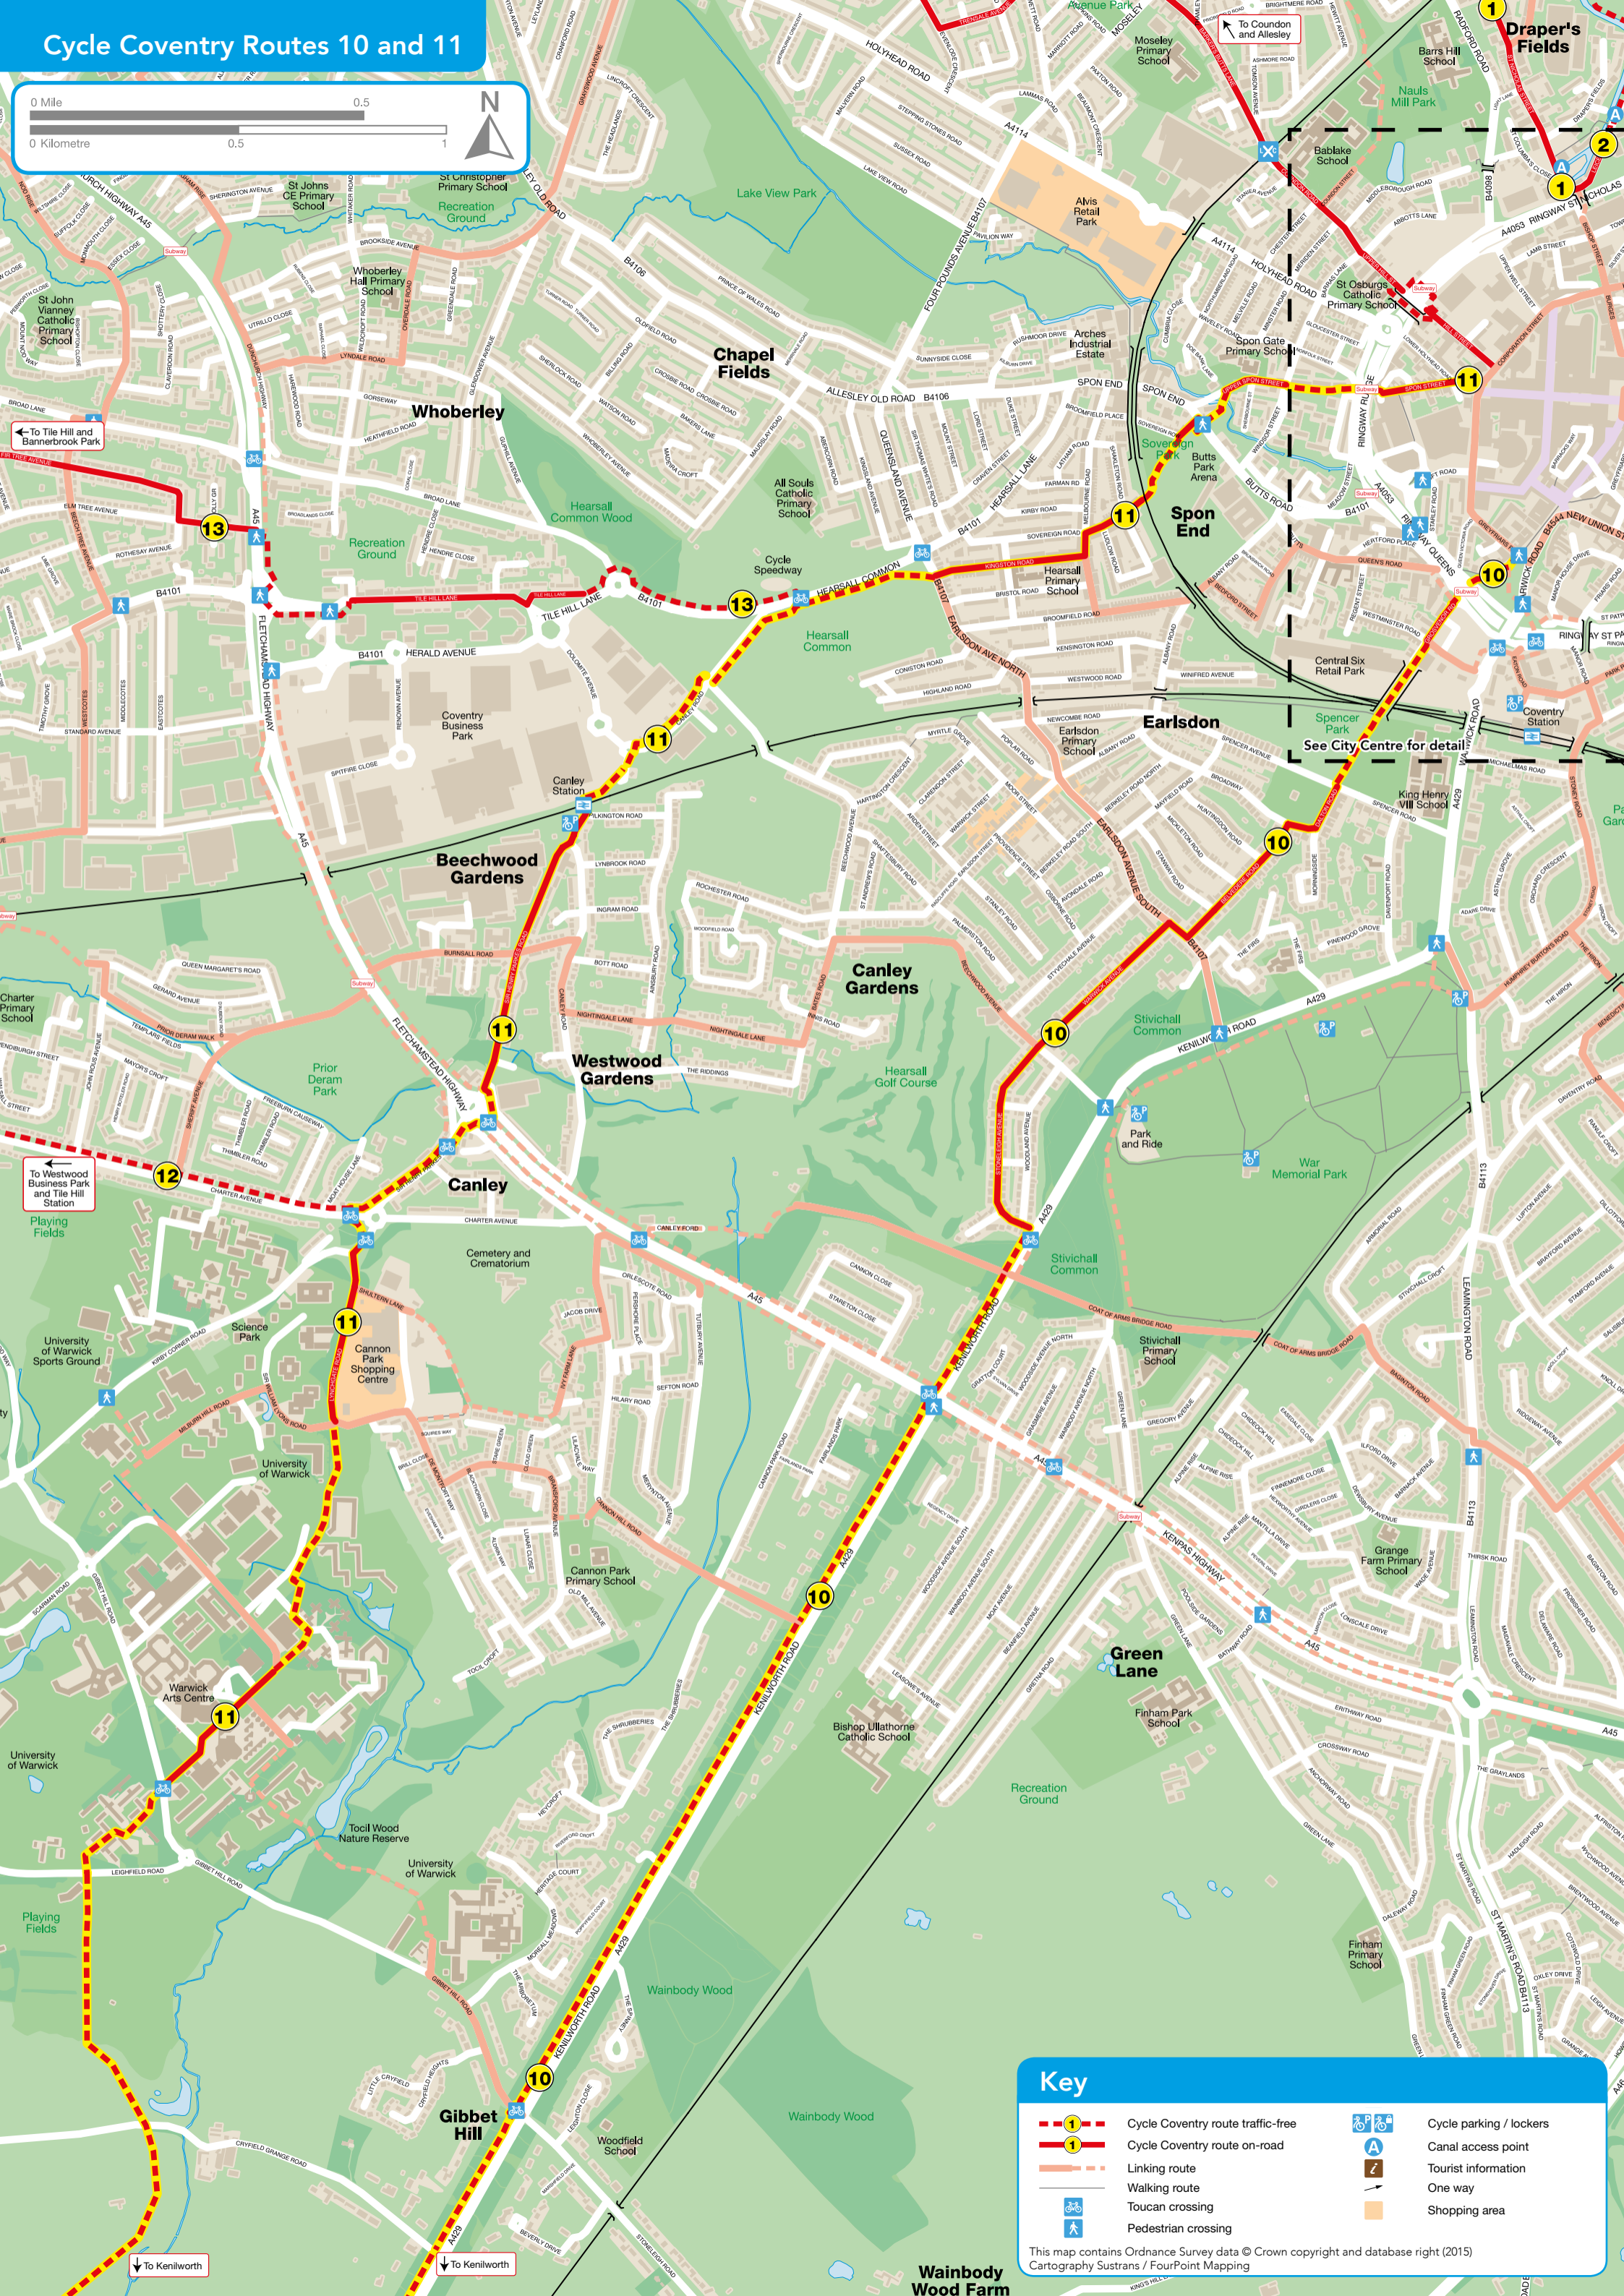

Cycle Coventry Routes 10 and 11

Key

	Cycle Coventry route traffic-free		Cycle parking / lockers
	Cycle Coventry route on-road		Canal access point
	Linking route		Tourist information
	Walking route		One way
	Toucan crossing		Shopping area
	Pedestrian crossing		

This map contains Ordnance Survey data © Crown copyright and database right (2015)
Cartography Sustrans / FourPoint Mapping