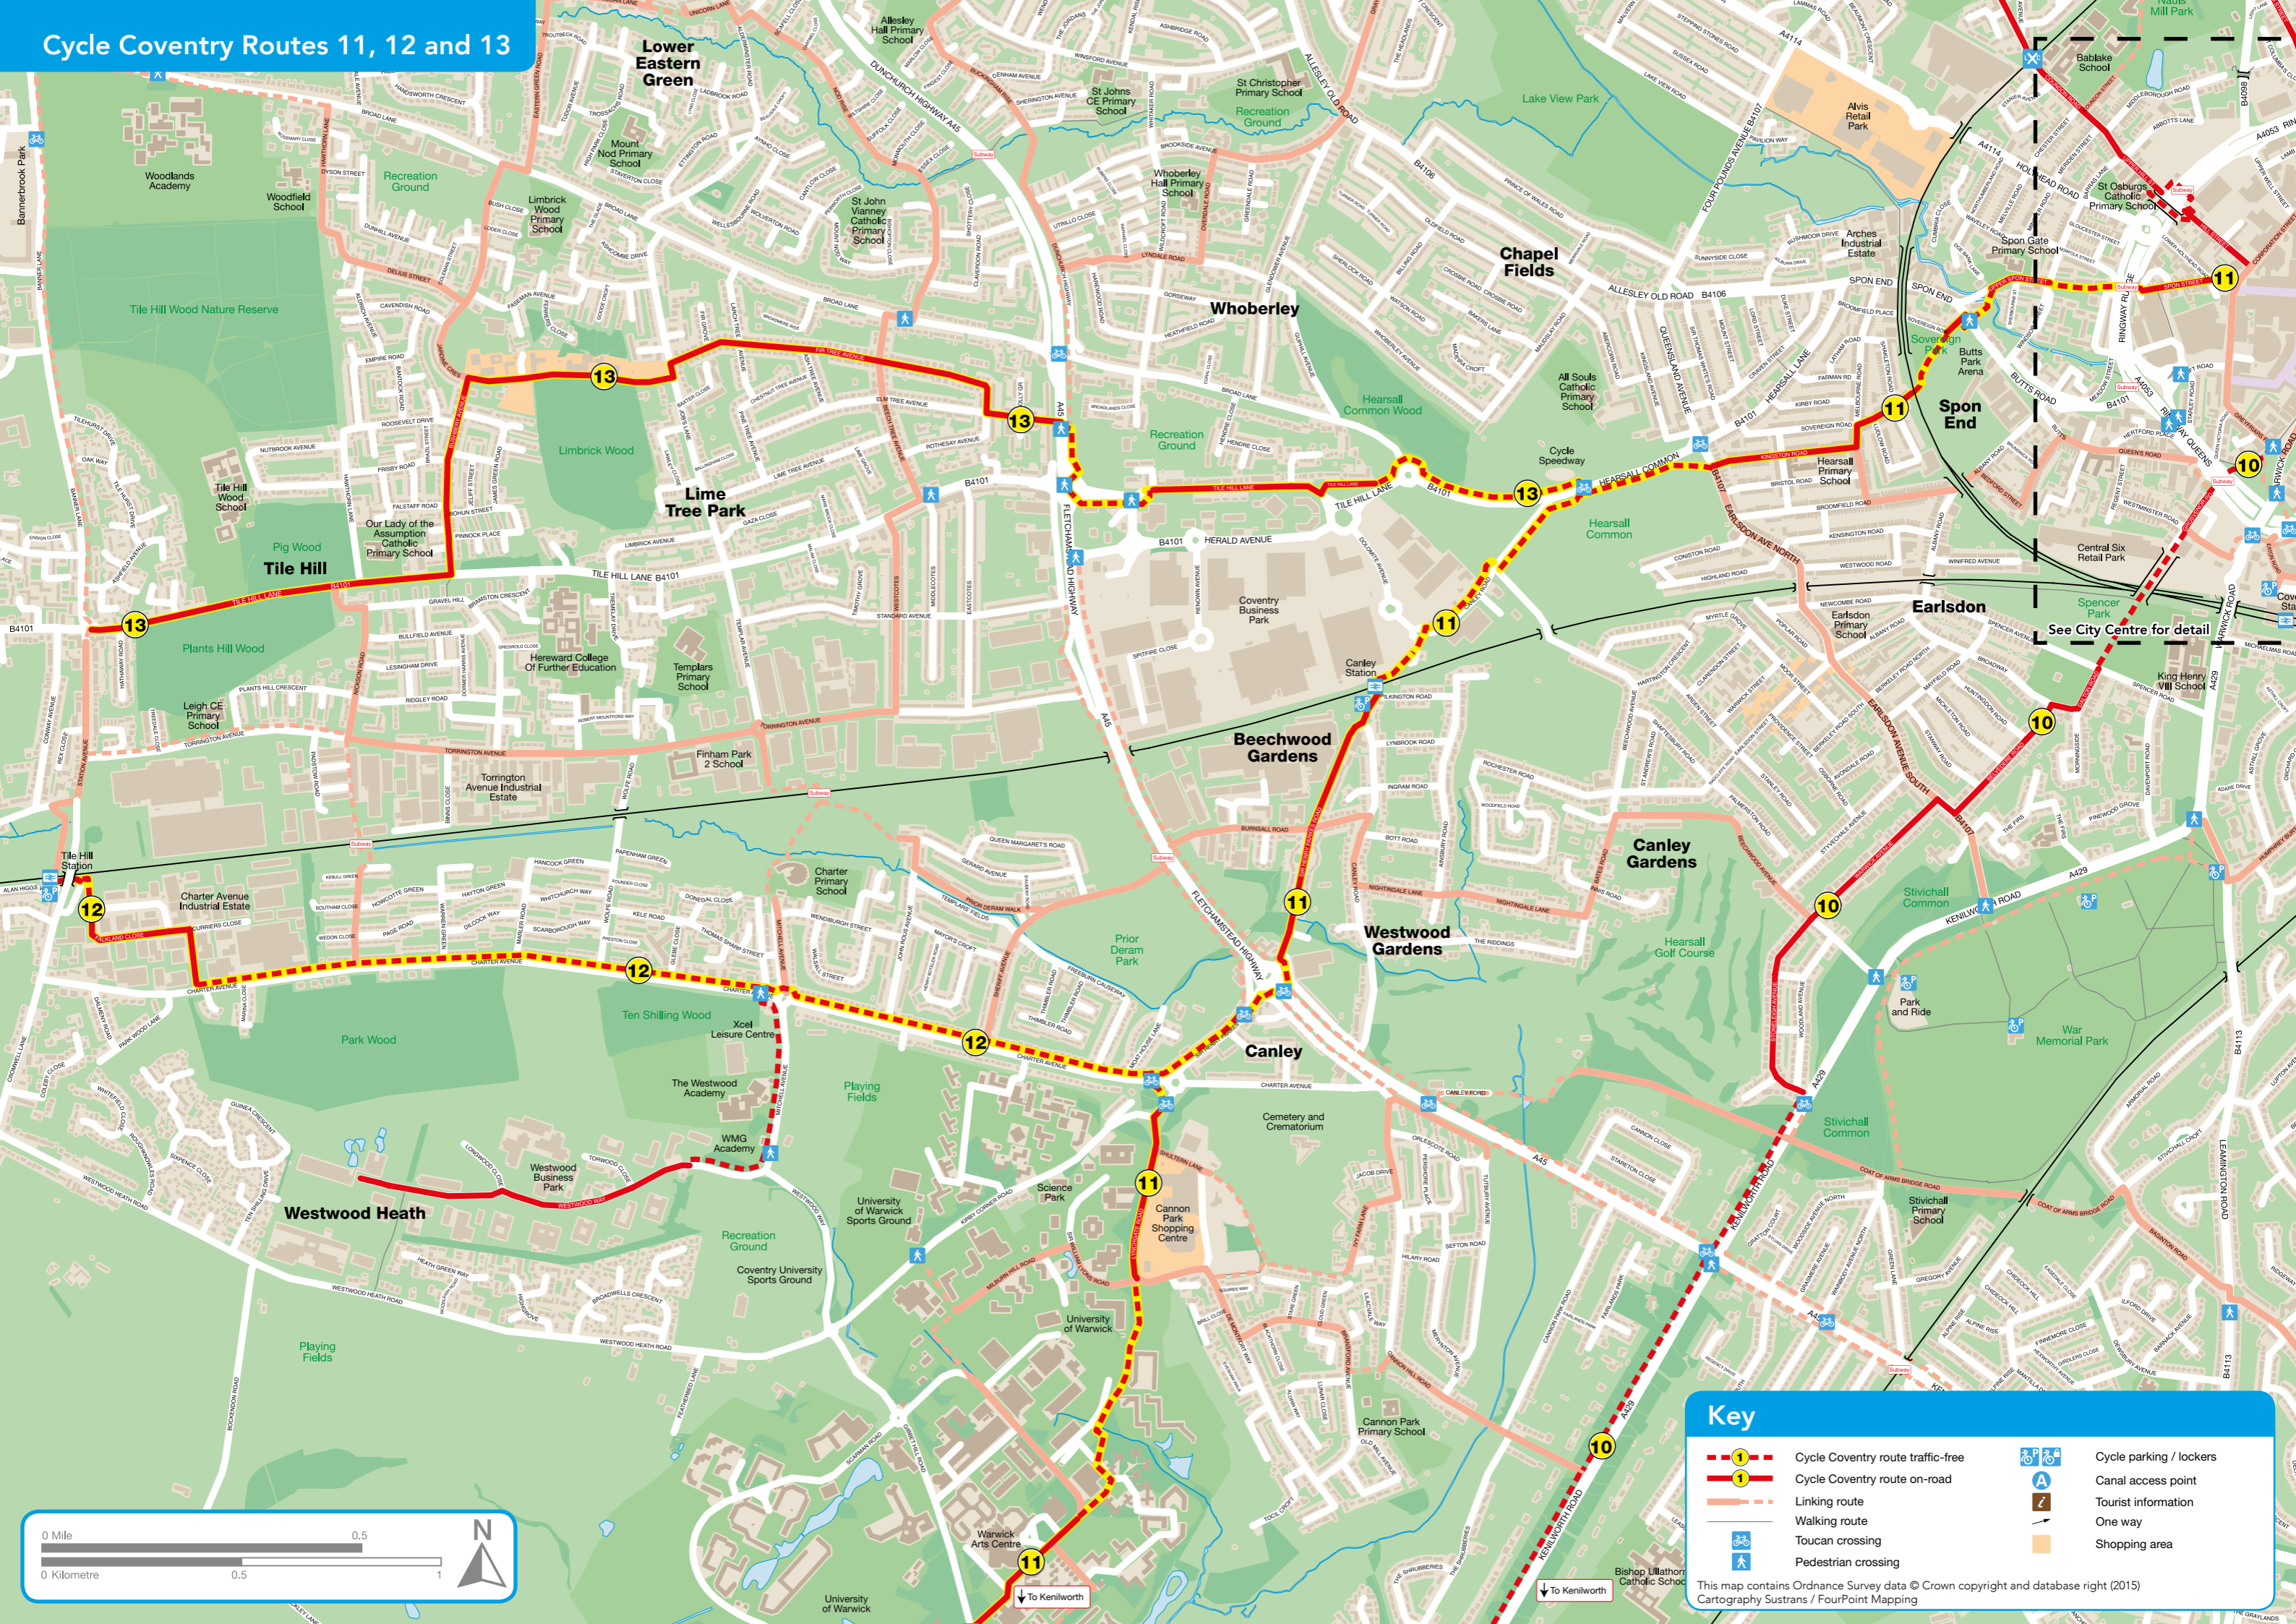

Cycle Coventry Routes 11, 12 and 13

Key			
	Cycle Coventry route traffic-free		Cycle parking / lockers
	Cycle Coventry route on-road		Canal access point
	Linking route		Tourist information
	Walking route		One way
	Toucan crossing		Shopping area
	Pedestrian crossing		

This map contains Ordnance Survey data © Crown copyright and database right (2015)
Cartography Sustrans / FourPoint Mapping