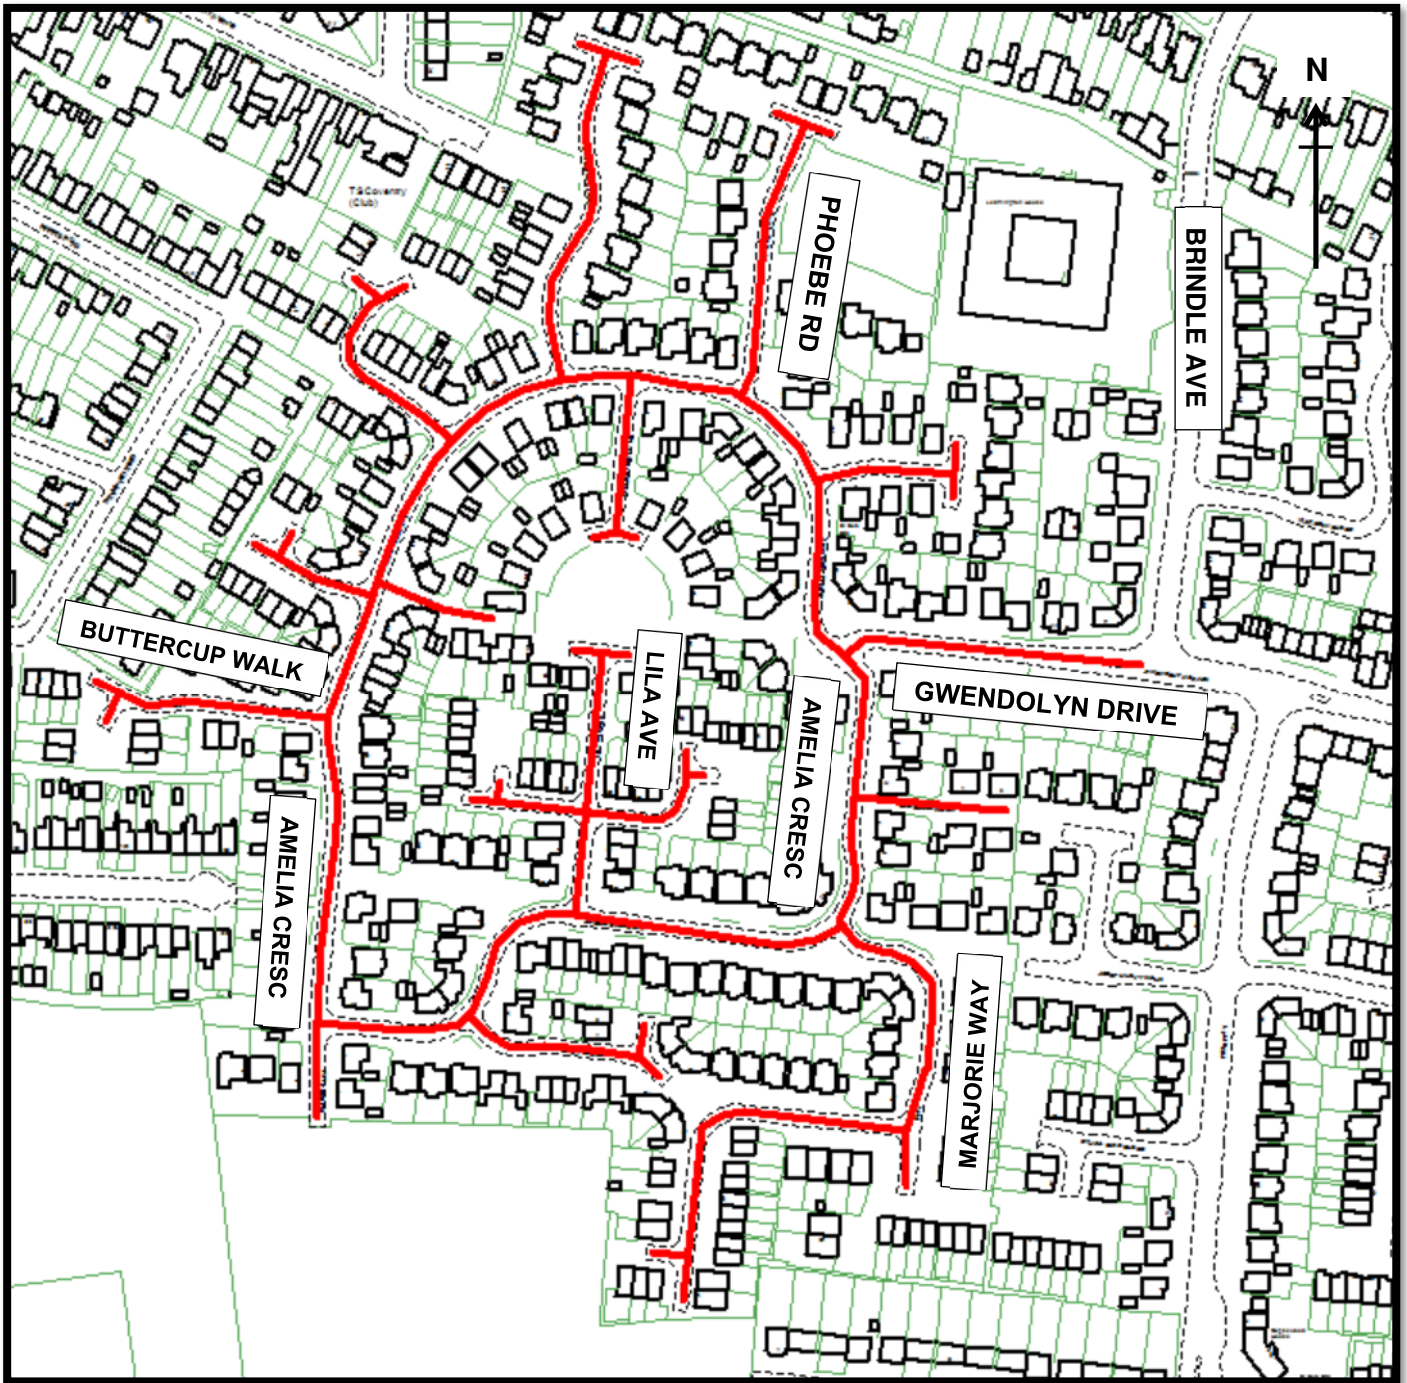

Location Plan – Proposed 20mph Zone New Century Park

© Crown Copyright and database right 2021. Ordnance Survey 100026294.

Key	
	Proposed 20mph speed limit