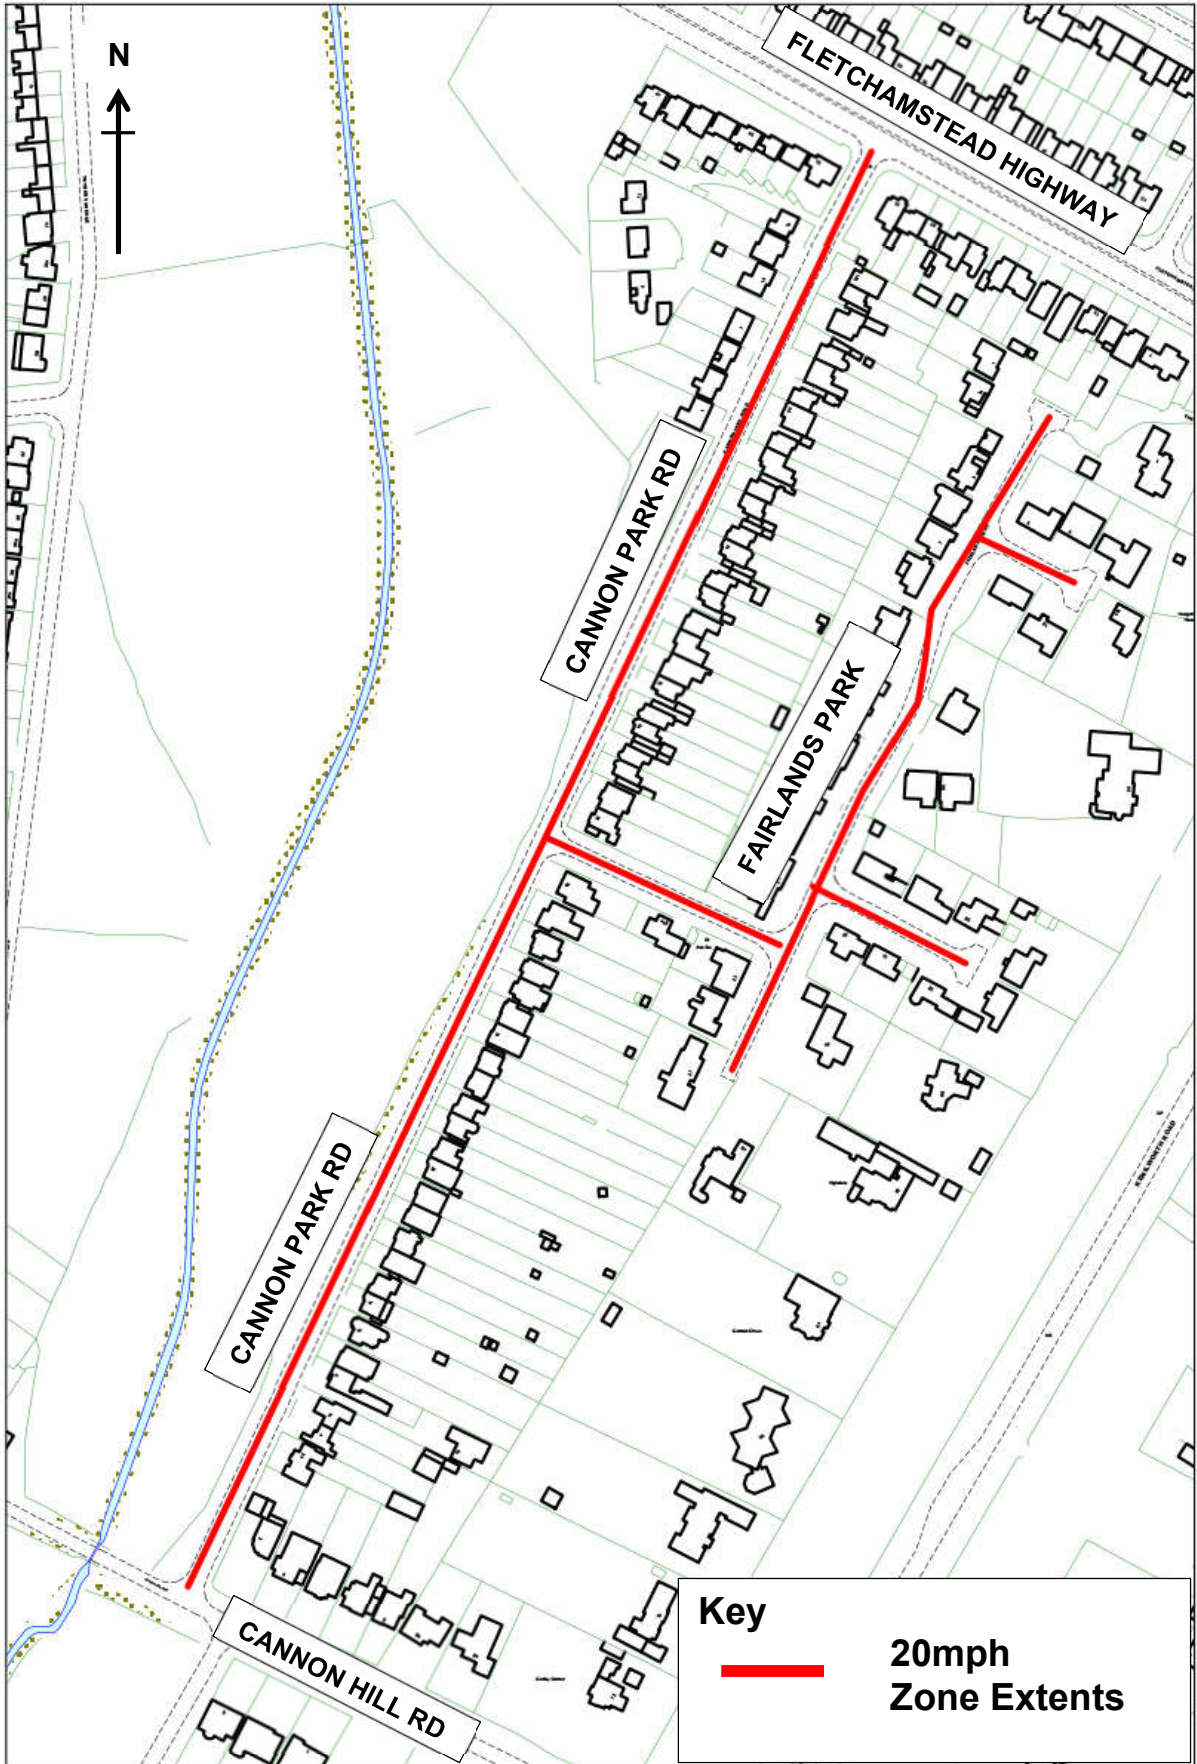

Location Plan – Proposed 20mph Zone
Cannon Park Road Area

© Crown Copyright and database right 2022. Ordnance Survey 100026294.