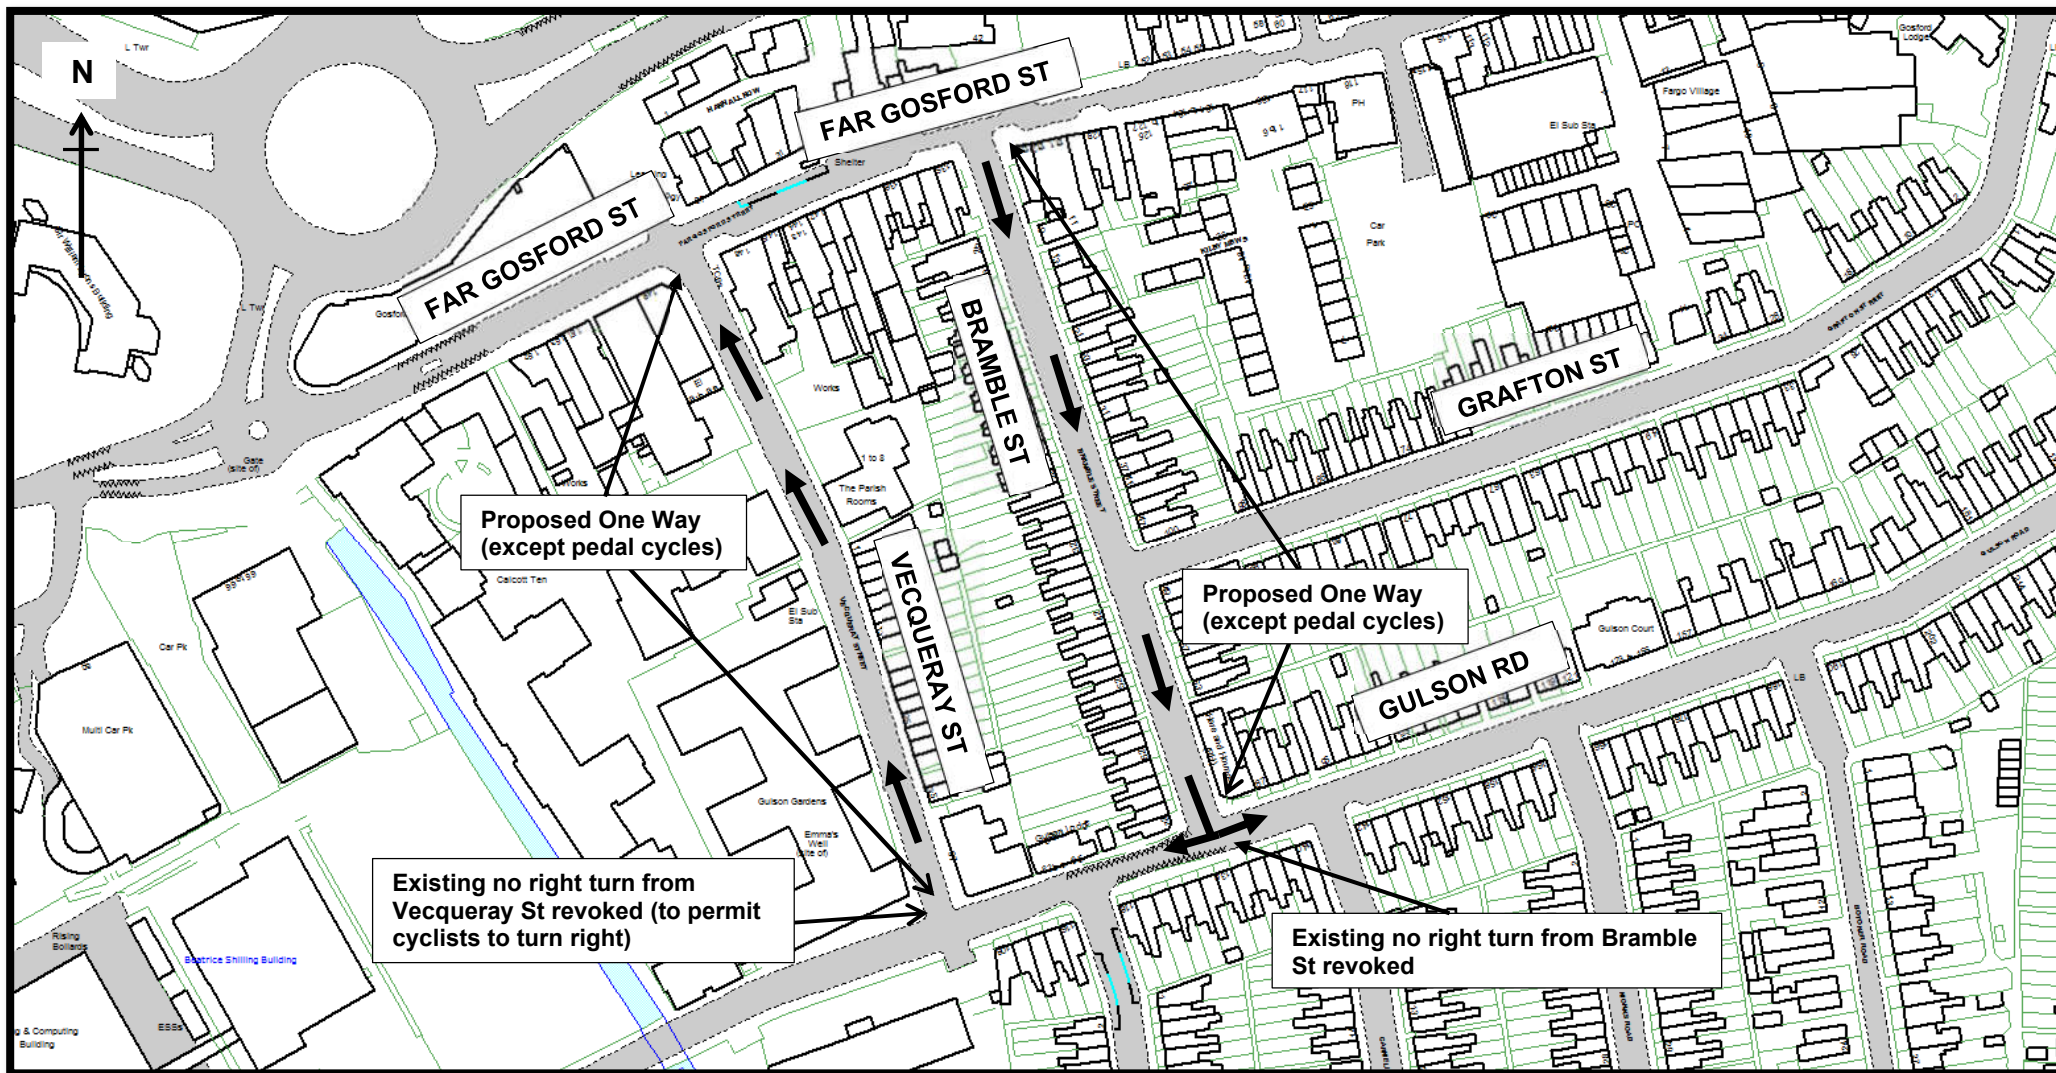

Location Plan – Bramble St & Vecqueray Street Experimental One Way & Revocation of No Right Turn

© Crown Copyright and database right 2022. Ordnance Survey 100026294.