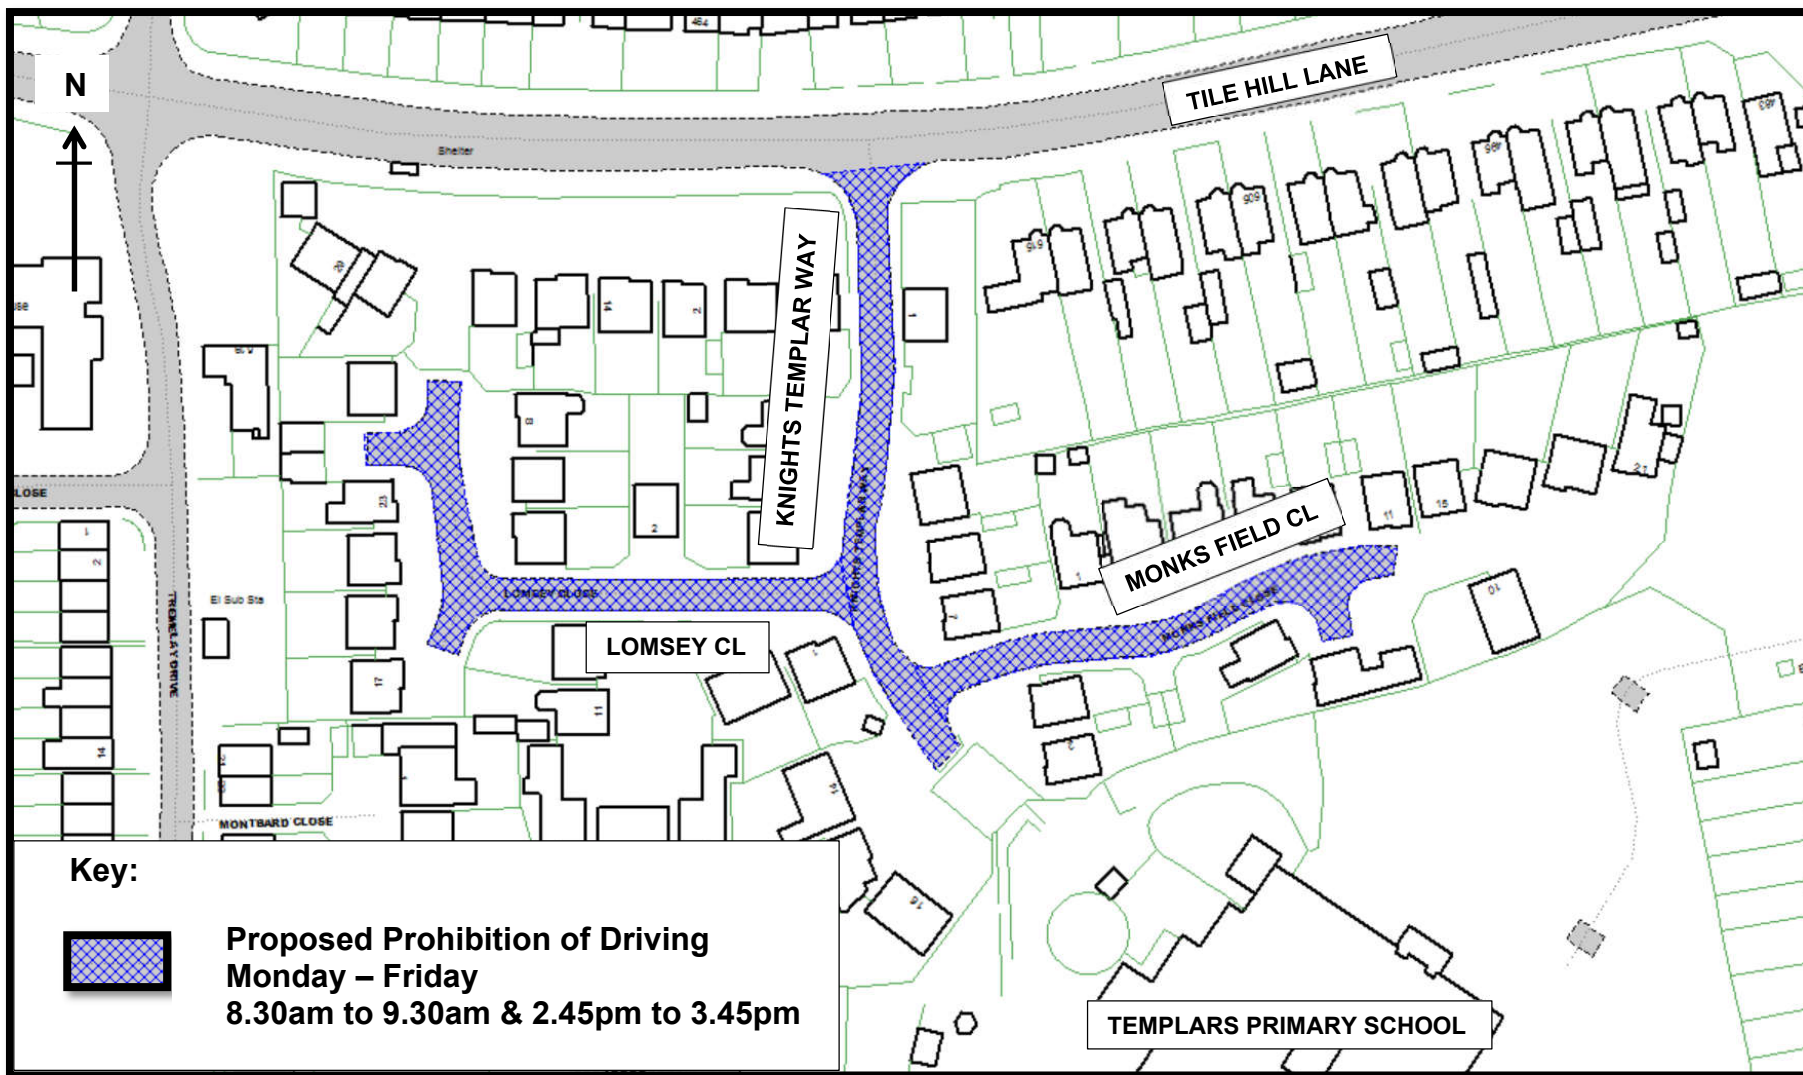

Location Plan – Knights Templar Way Area Proposed Prohibition of Driving

© Crown Copyright and database right 2022. Ordnance Survey 100026294.