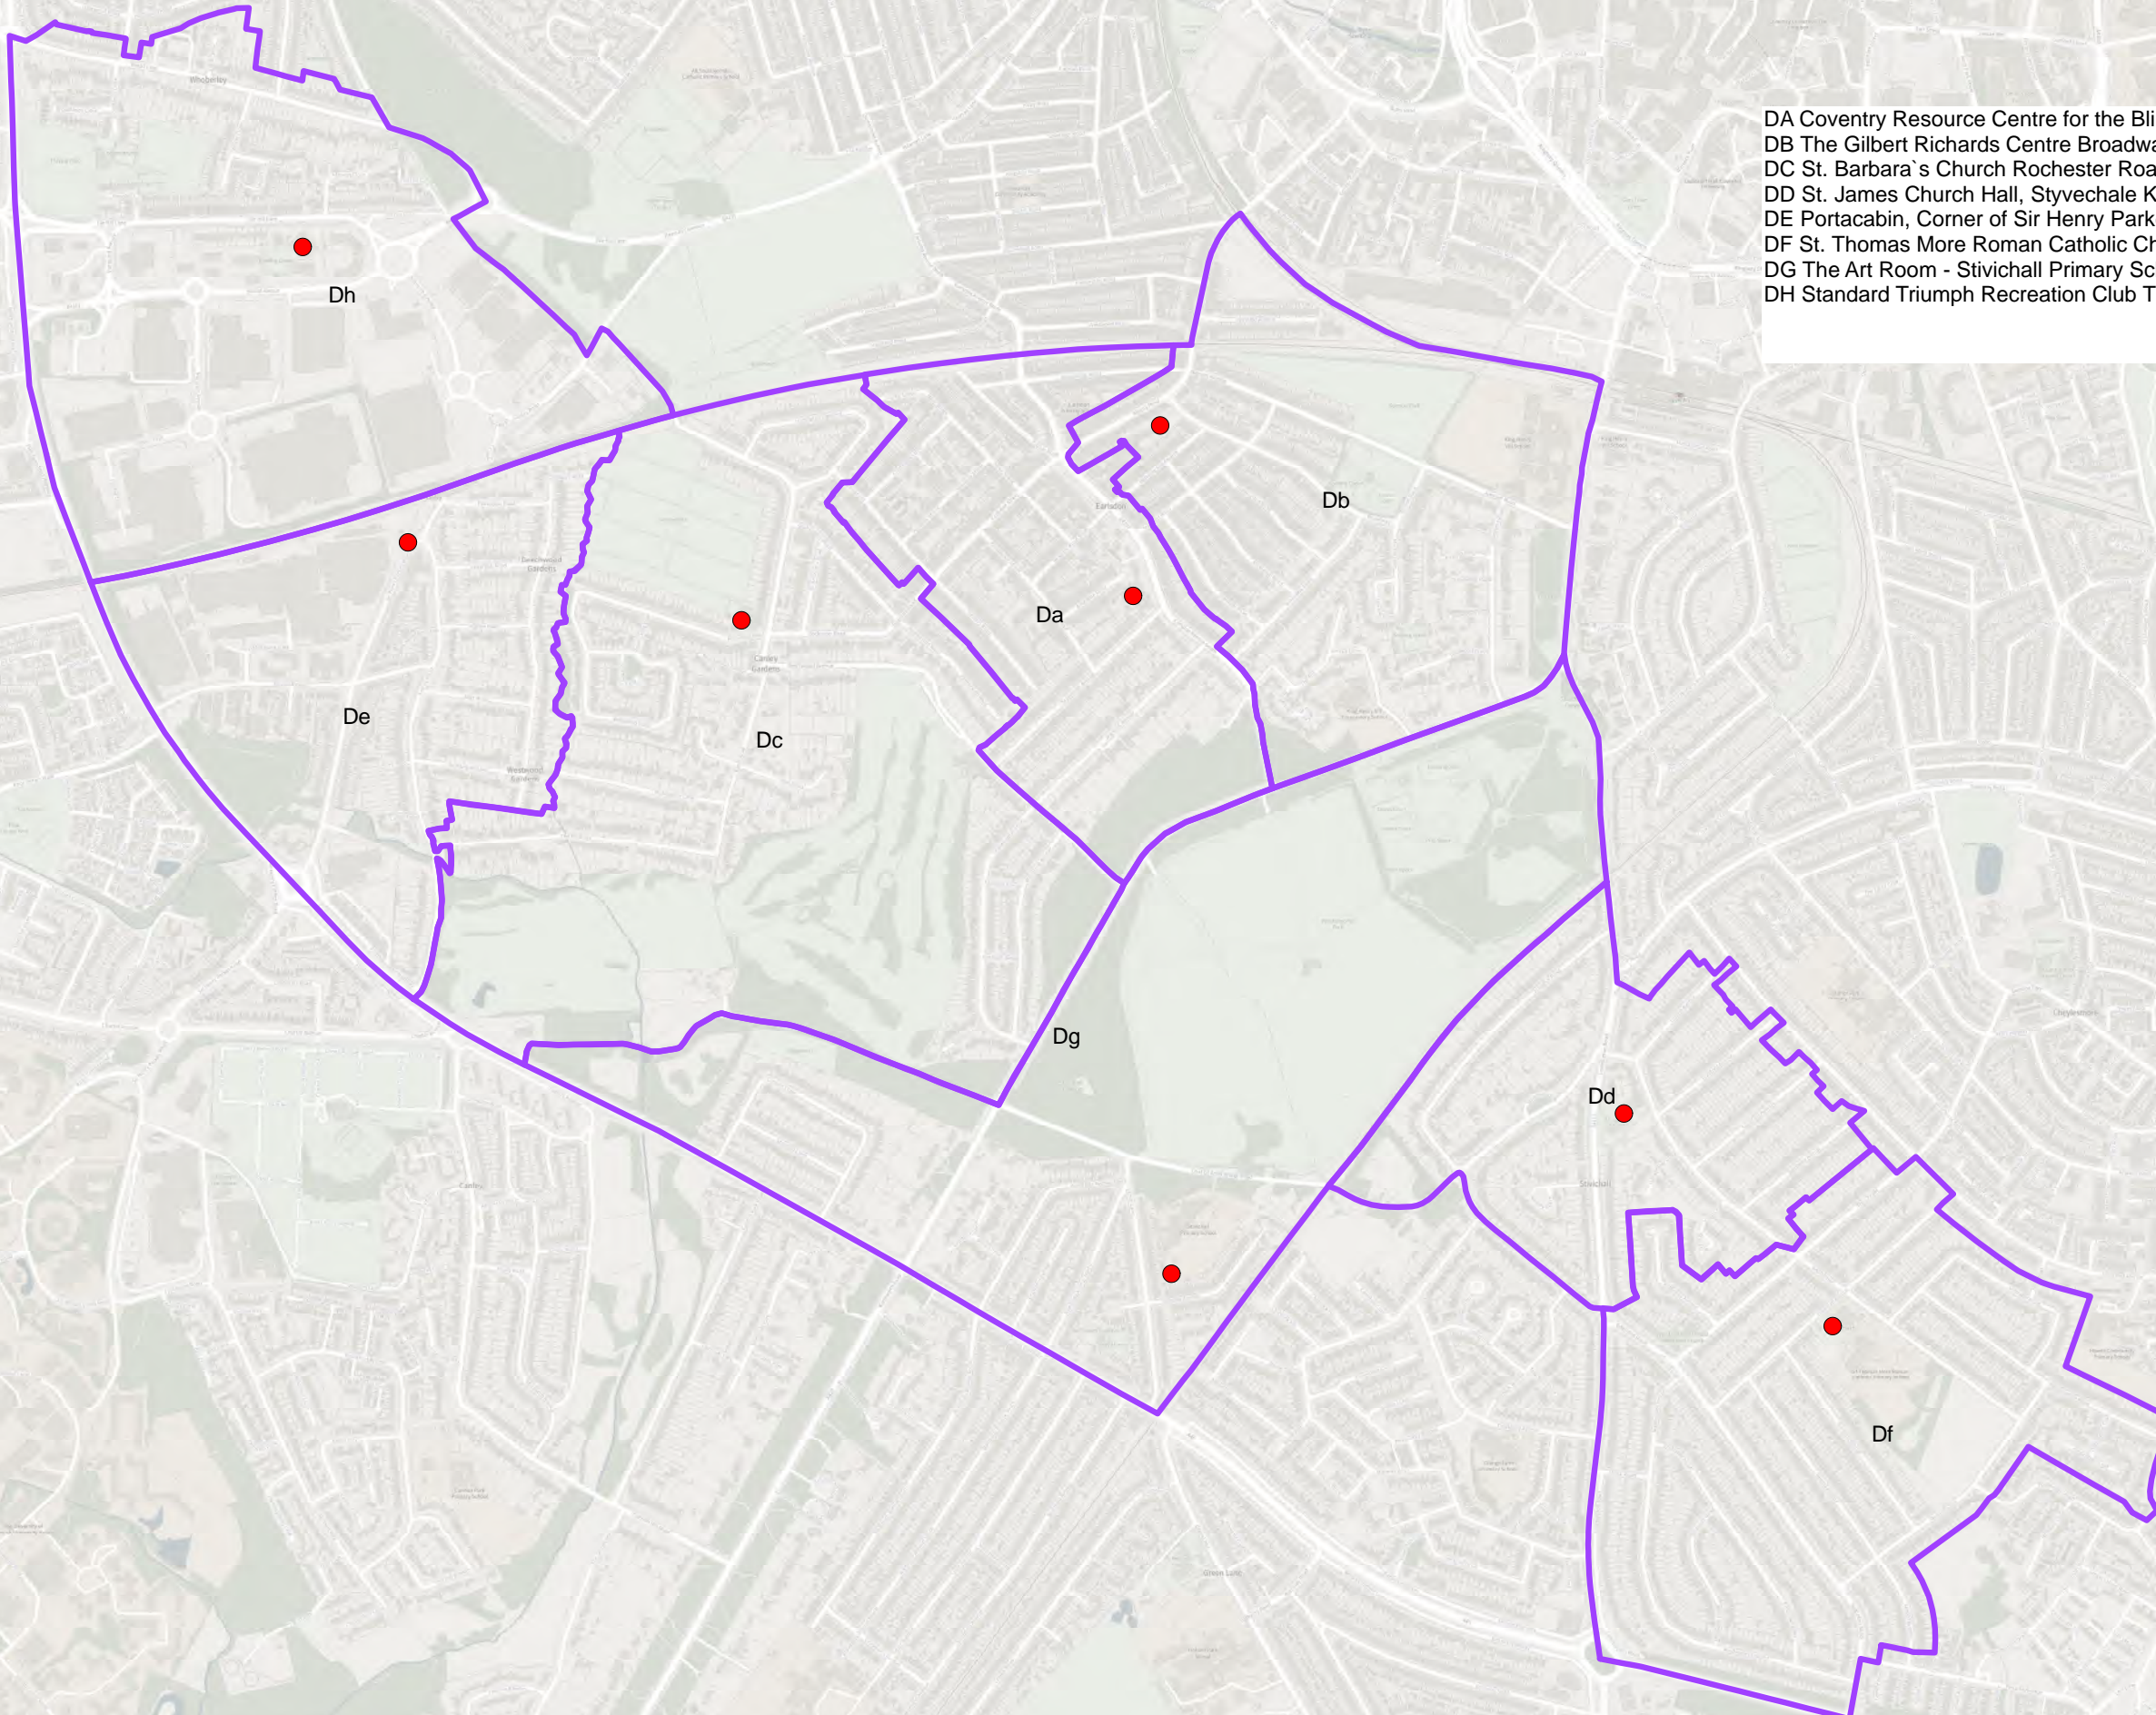

Earlsdon Ward

DA Coventry Resource Centre for the Blind 33 Earlsdon Avenue South
DB The Gilbert Richards Centre Broadway
DC St. Barbara's Church Rochester Road
DD St. James Church Hall, Styvechale Knoll Drive
DE Portacabin, Corner of Sir Henry Parkes Road and Canley Road
DF St. Thomas More Roman Catholic Church Watercall Avenue
DG The Art Room - Stivichall Primary School Gregory Avenue
DH Standard Triumph Recreation Club Tile Hill Lane