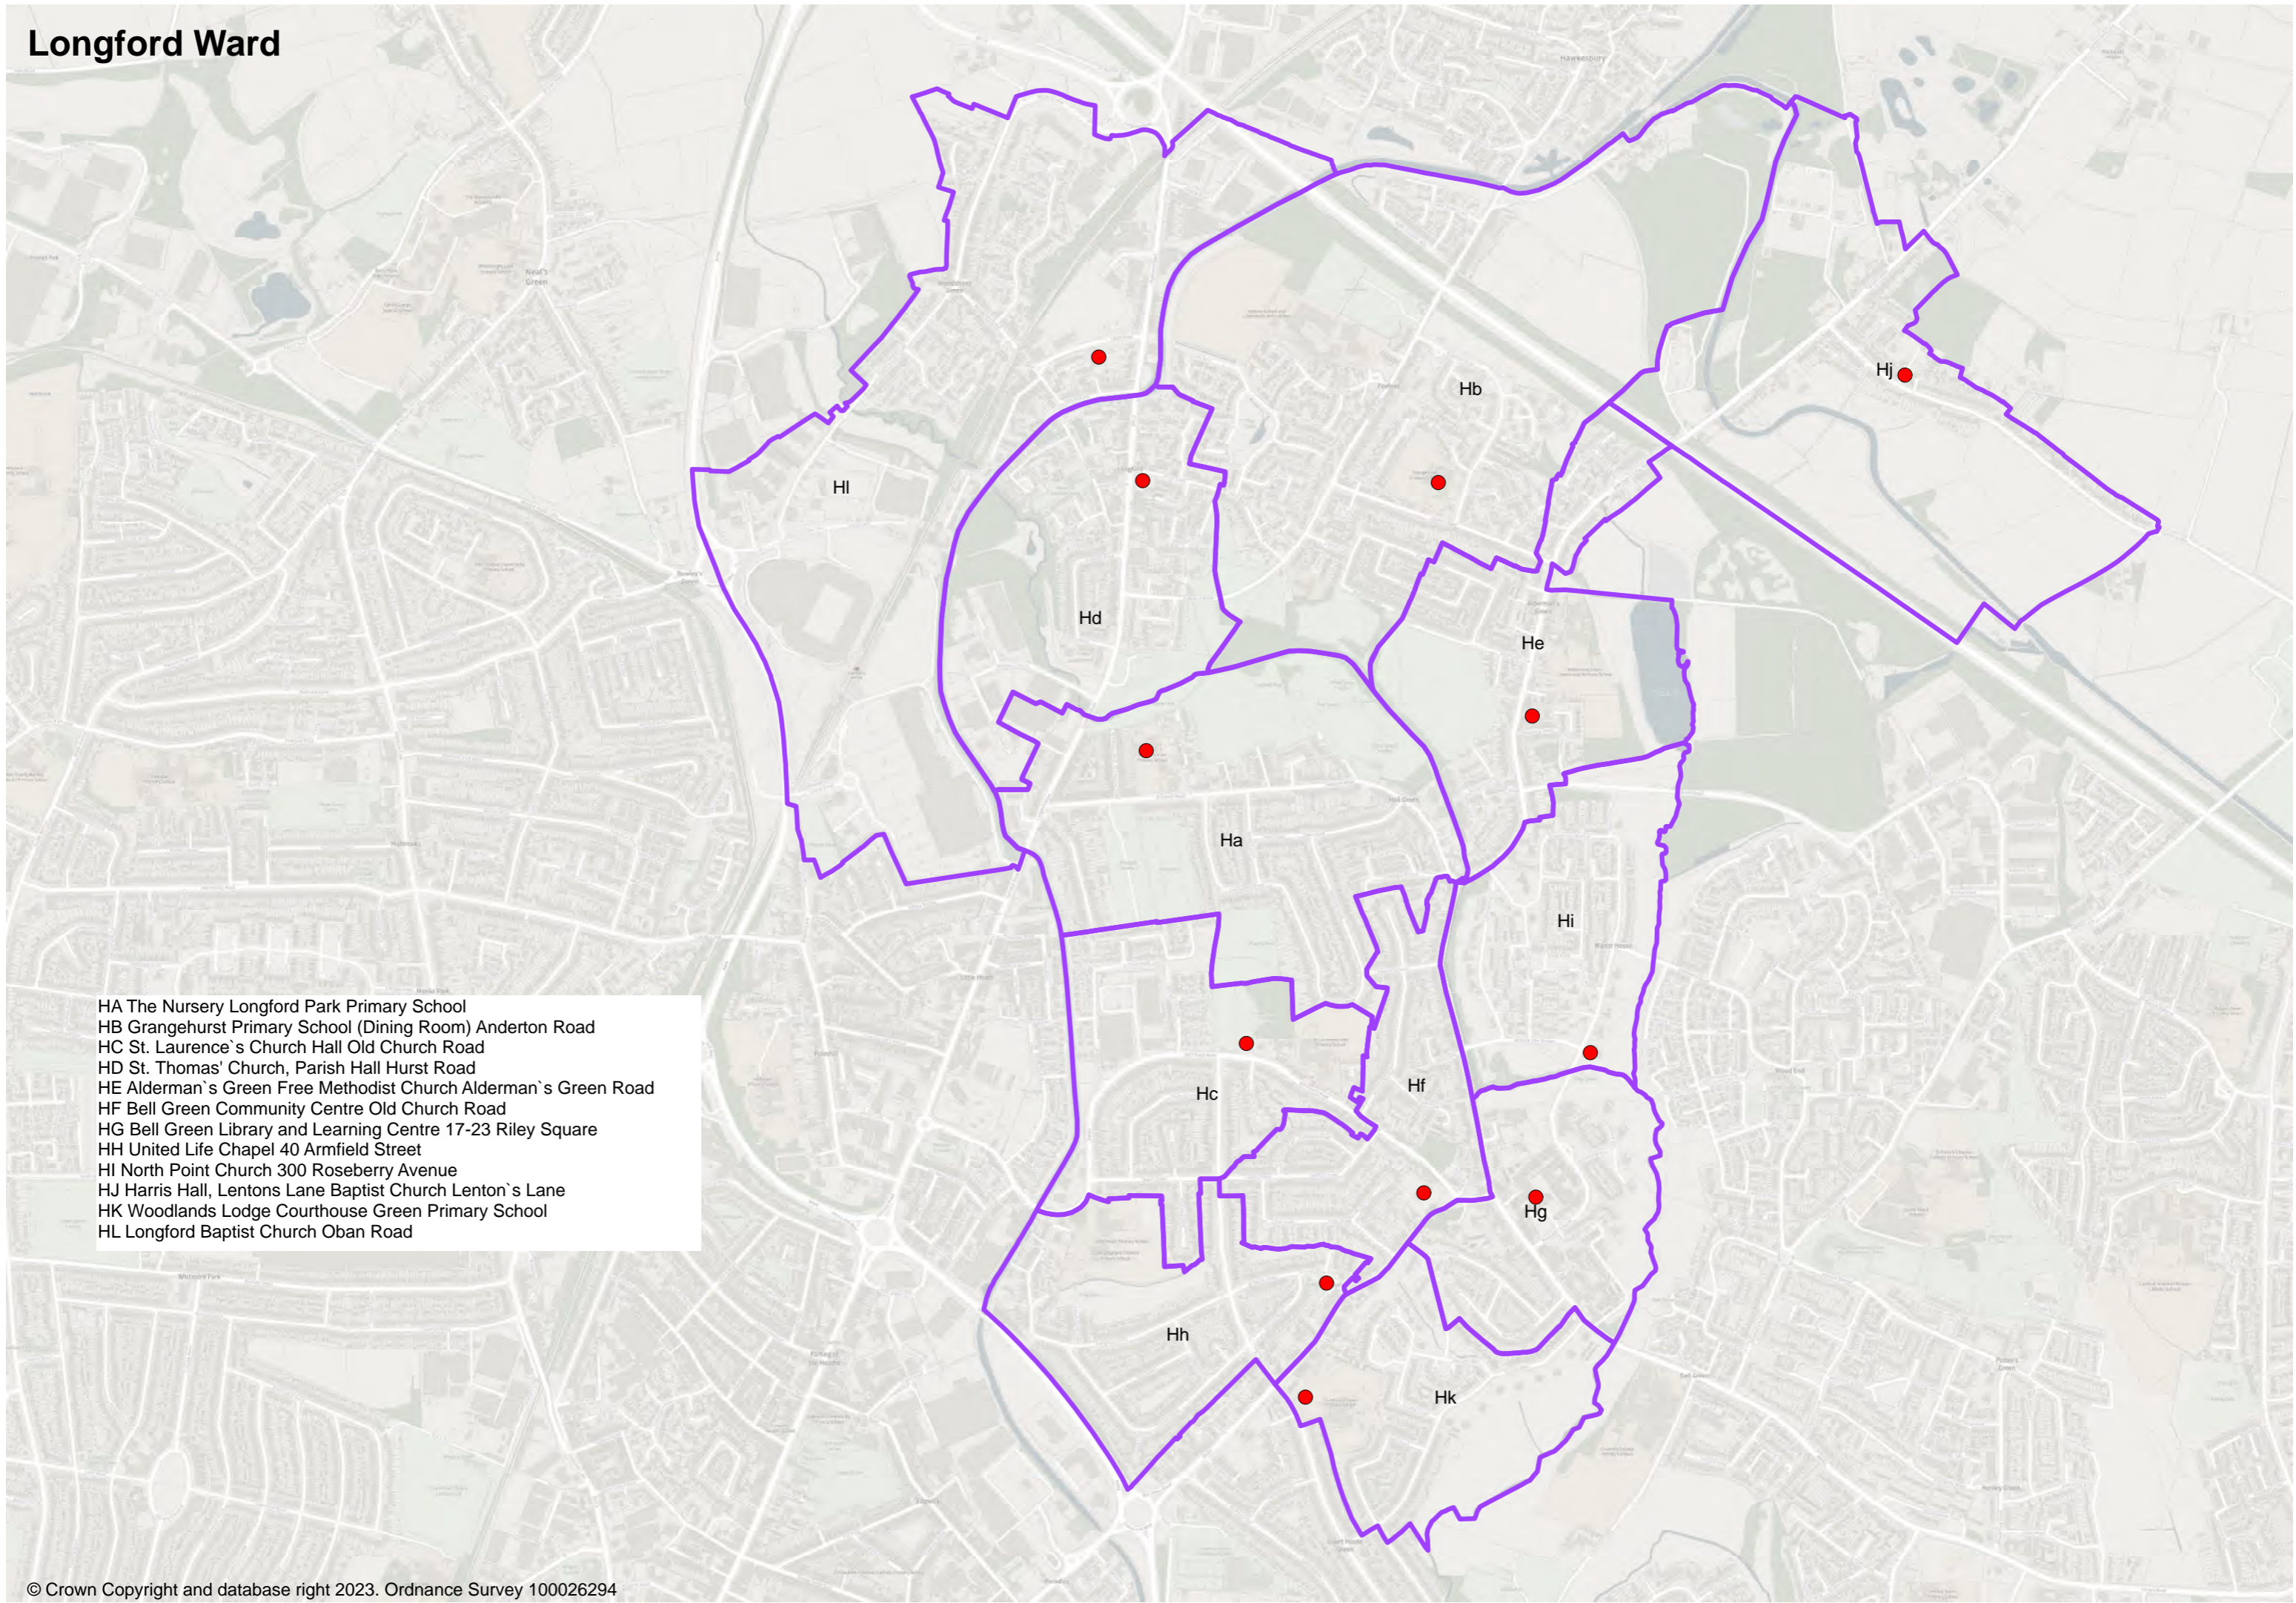

# Longford Ward

- HA The Nursery Longford Park Primary School
- HB Grangehurst Primary School (Dining Room) Anderton Road
- HC St. Laurence's Church Hall Old Church Road
- HD St. Thomas' Church, Parish Hall Hurst Road
- HE Alderman's Green Free Methodist Church Alderman's Green Road
- HF Bell Green Community Centre Old Church Road
- HG Bell Green Library and Learning Centre 17-23 Riley Square
- HH United Life Chapel 40 Armfield Street
- HI North Point Church 300 Roseberry Avenue
- HJ Harris Hall, Lentons Lane Baptist Church Lenton's Lane
- HK Woodlands Lodge Courthouse Green Primary School
- HL Longford Baptist Church Oban Road