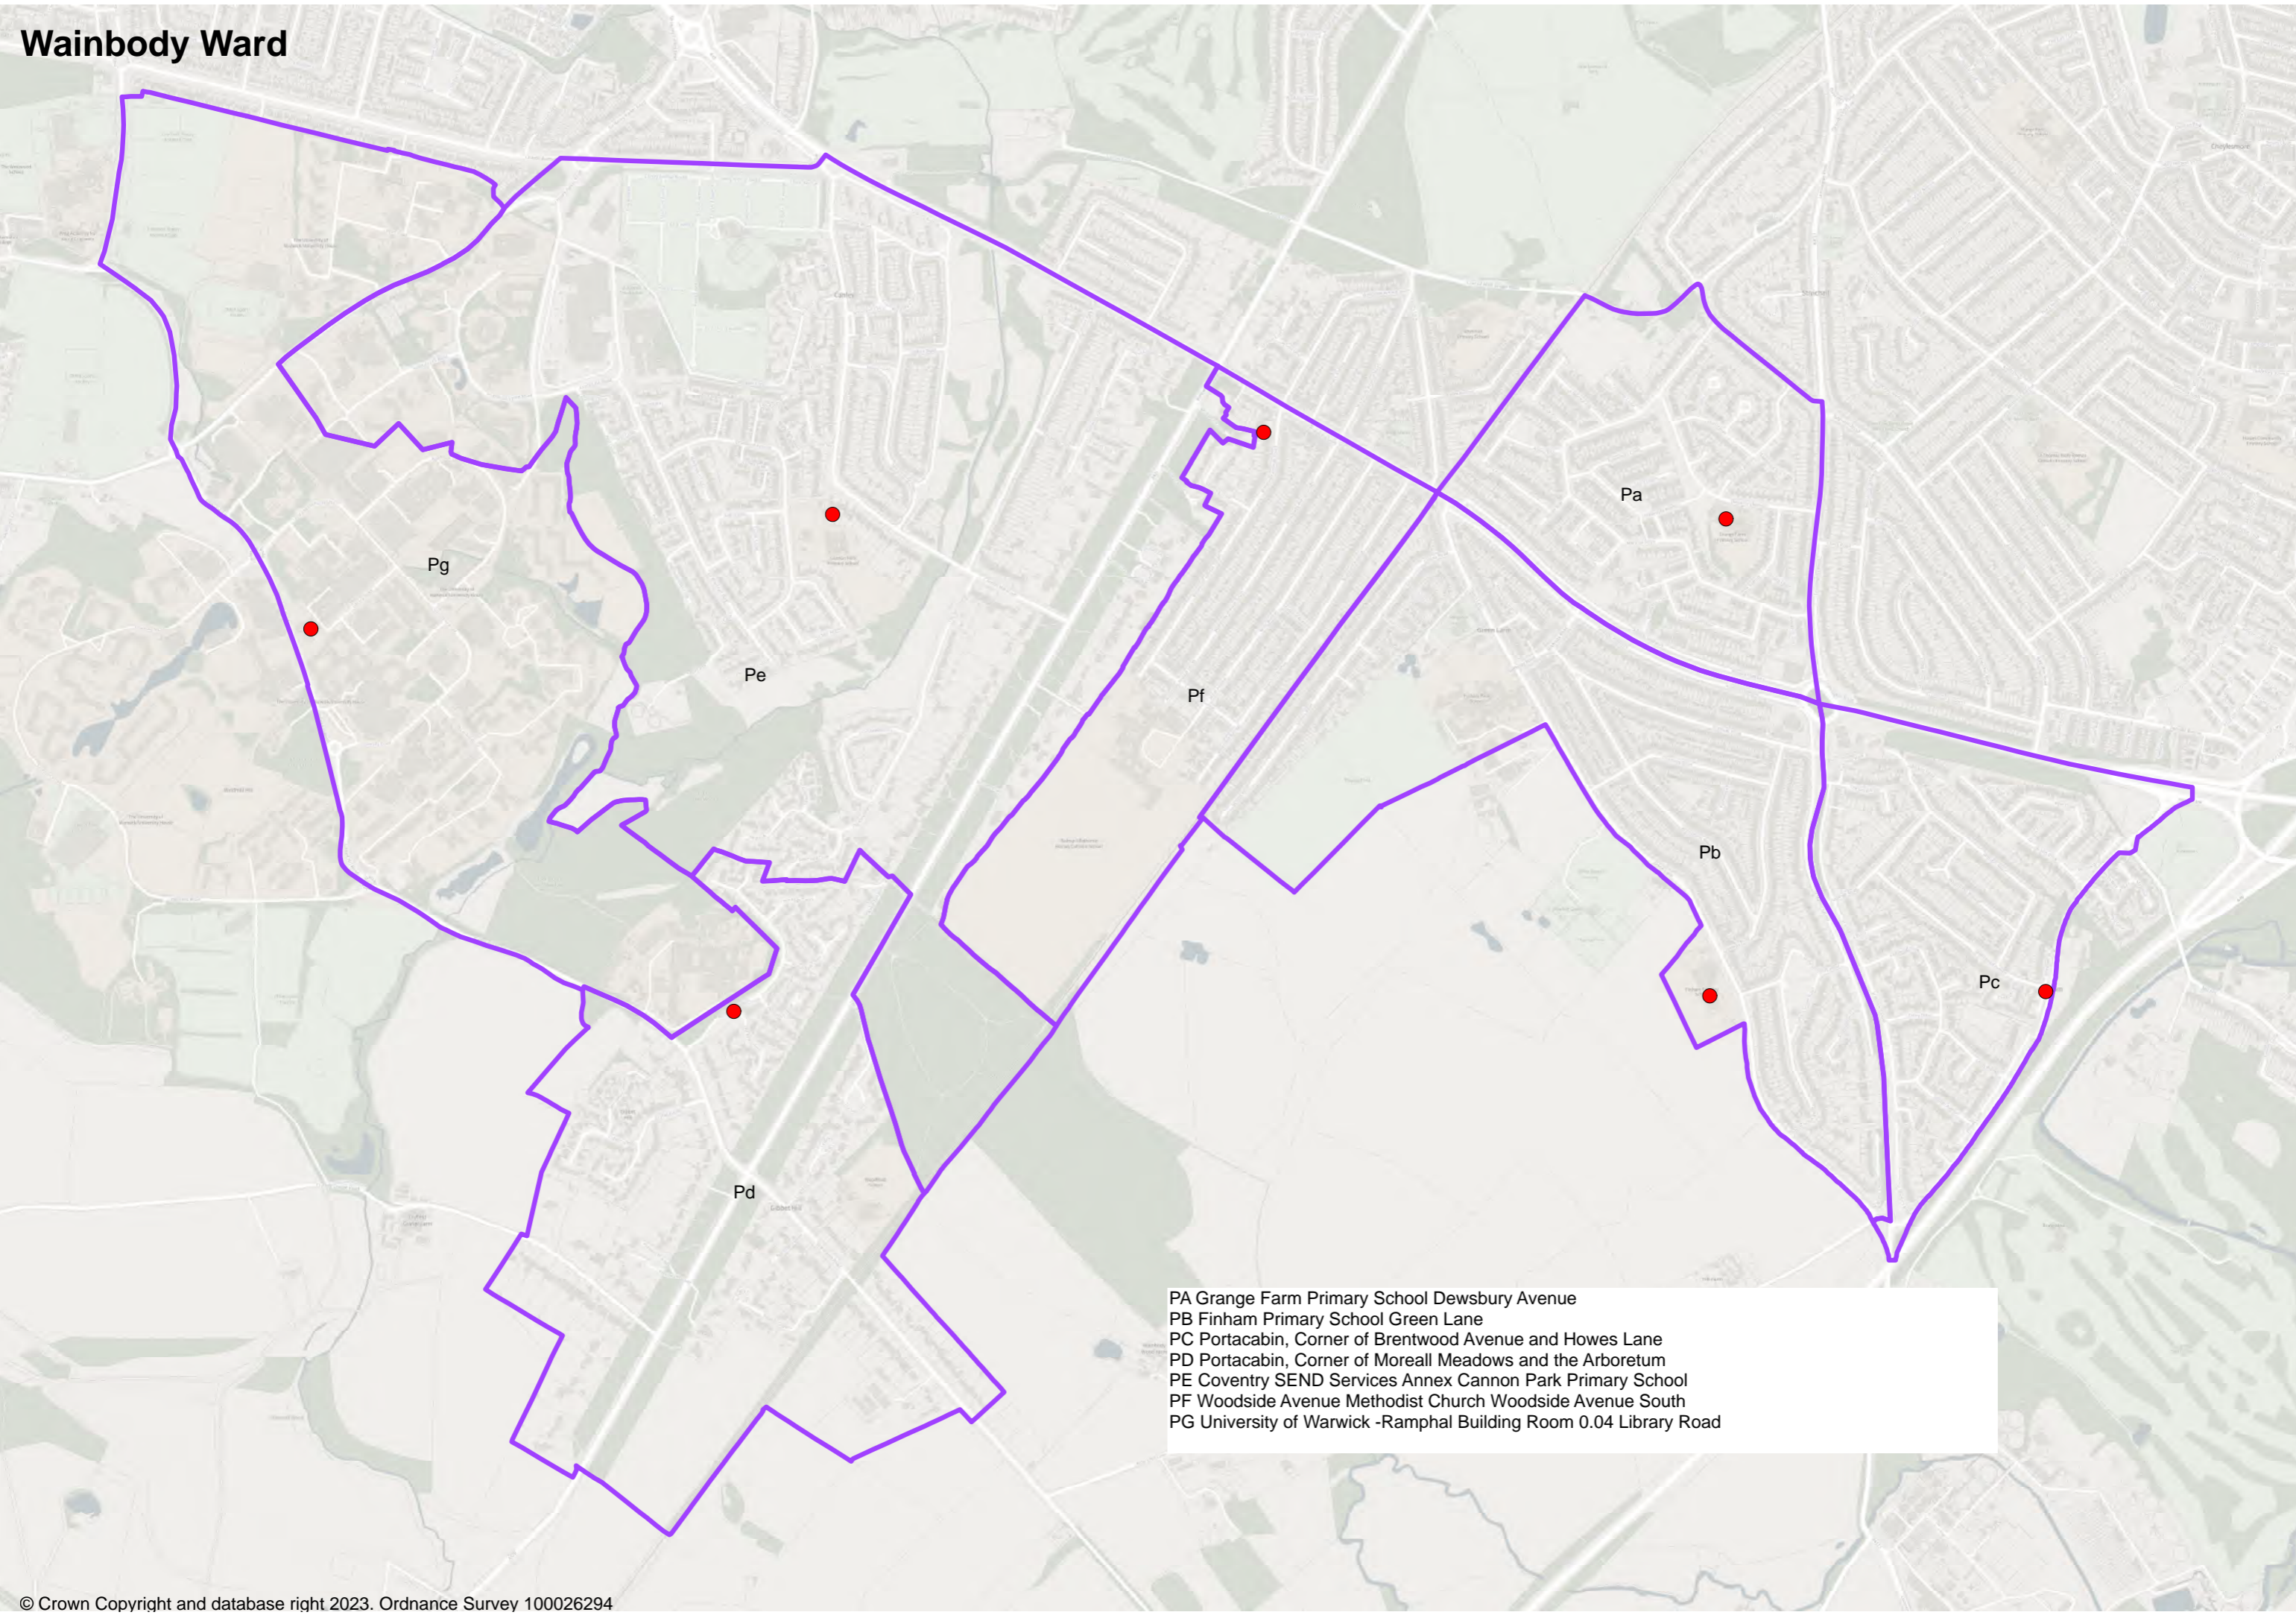

Wainbody Ward

PA Grange Farm Primary School Dewsbury Avenue
PB Finham Primary School Green Lane
PC Portacabin, Corner of Brentwood Avenue and Howes Lane
PD Portacabin, Corner of Moreall Meadows and the Arboretum
PE Coventry SEND Services Annex Cannon Park Primary School
PF Woodside Avenue Methodist Church Woodside Avenue South
PG University of Warwick -Ramphal Building Room 0.04 Library Road