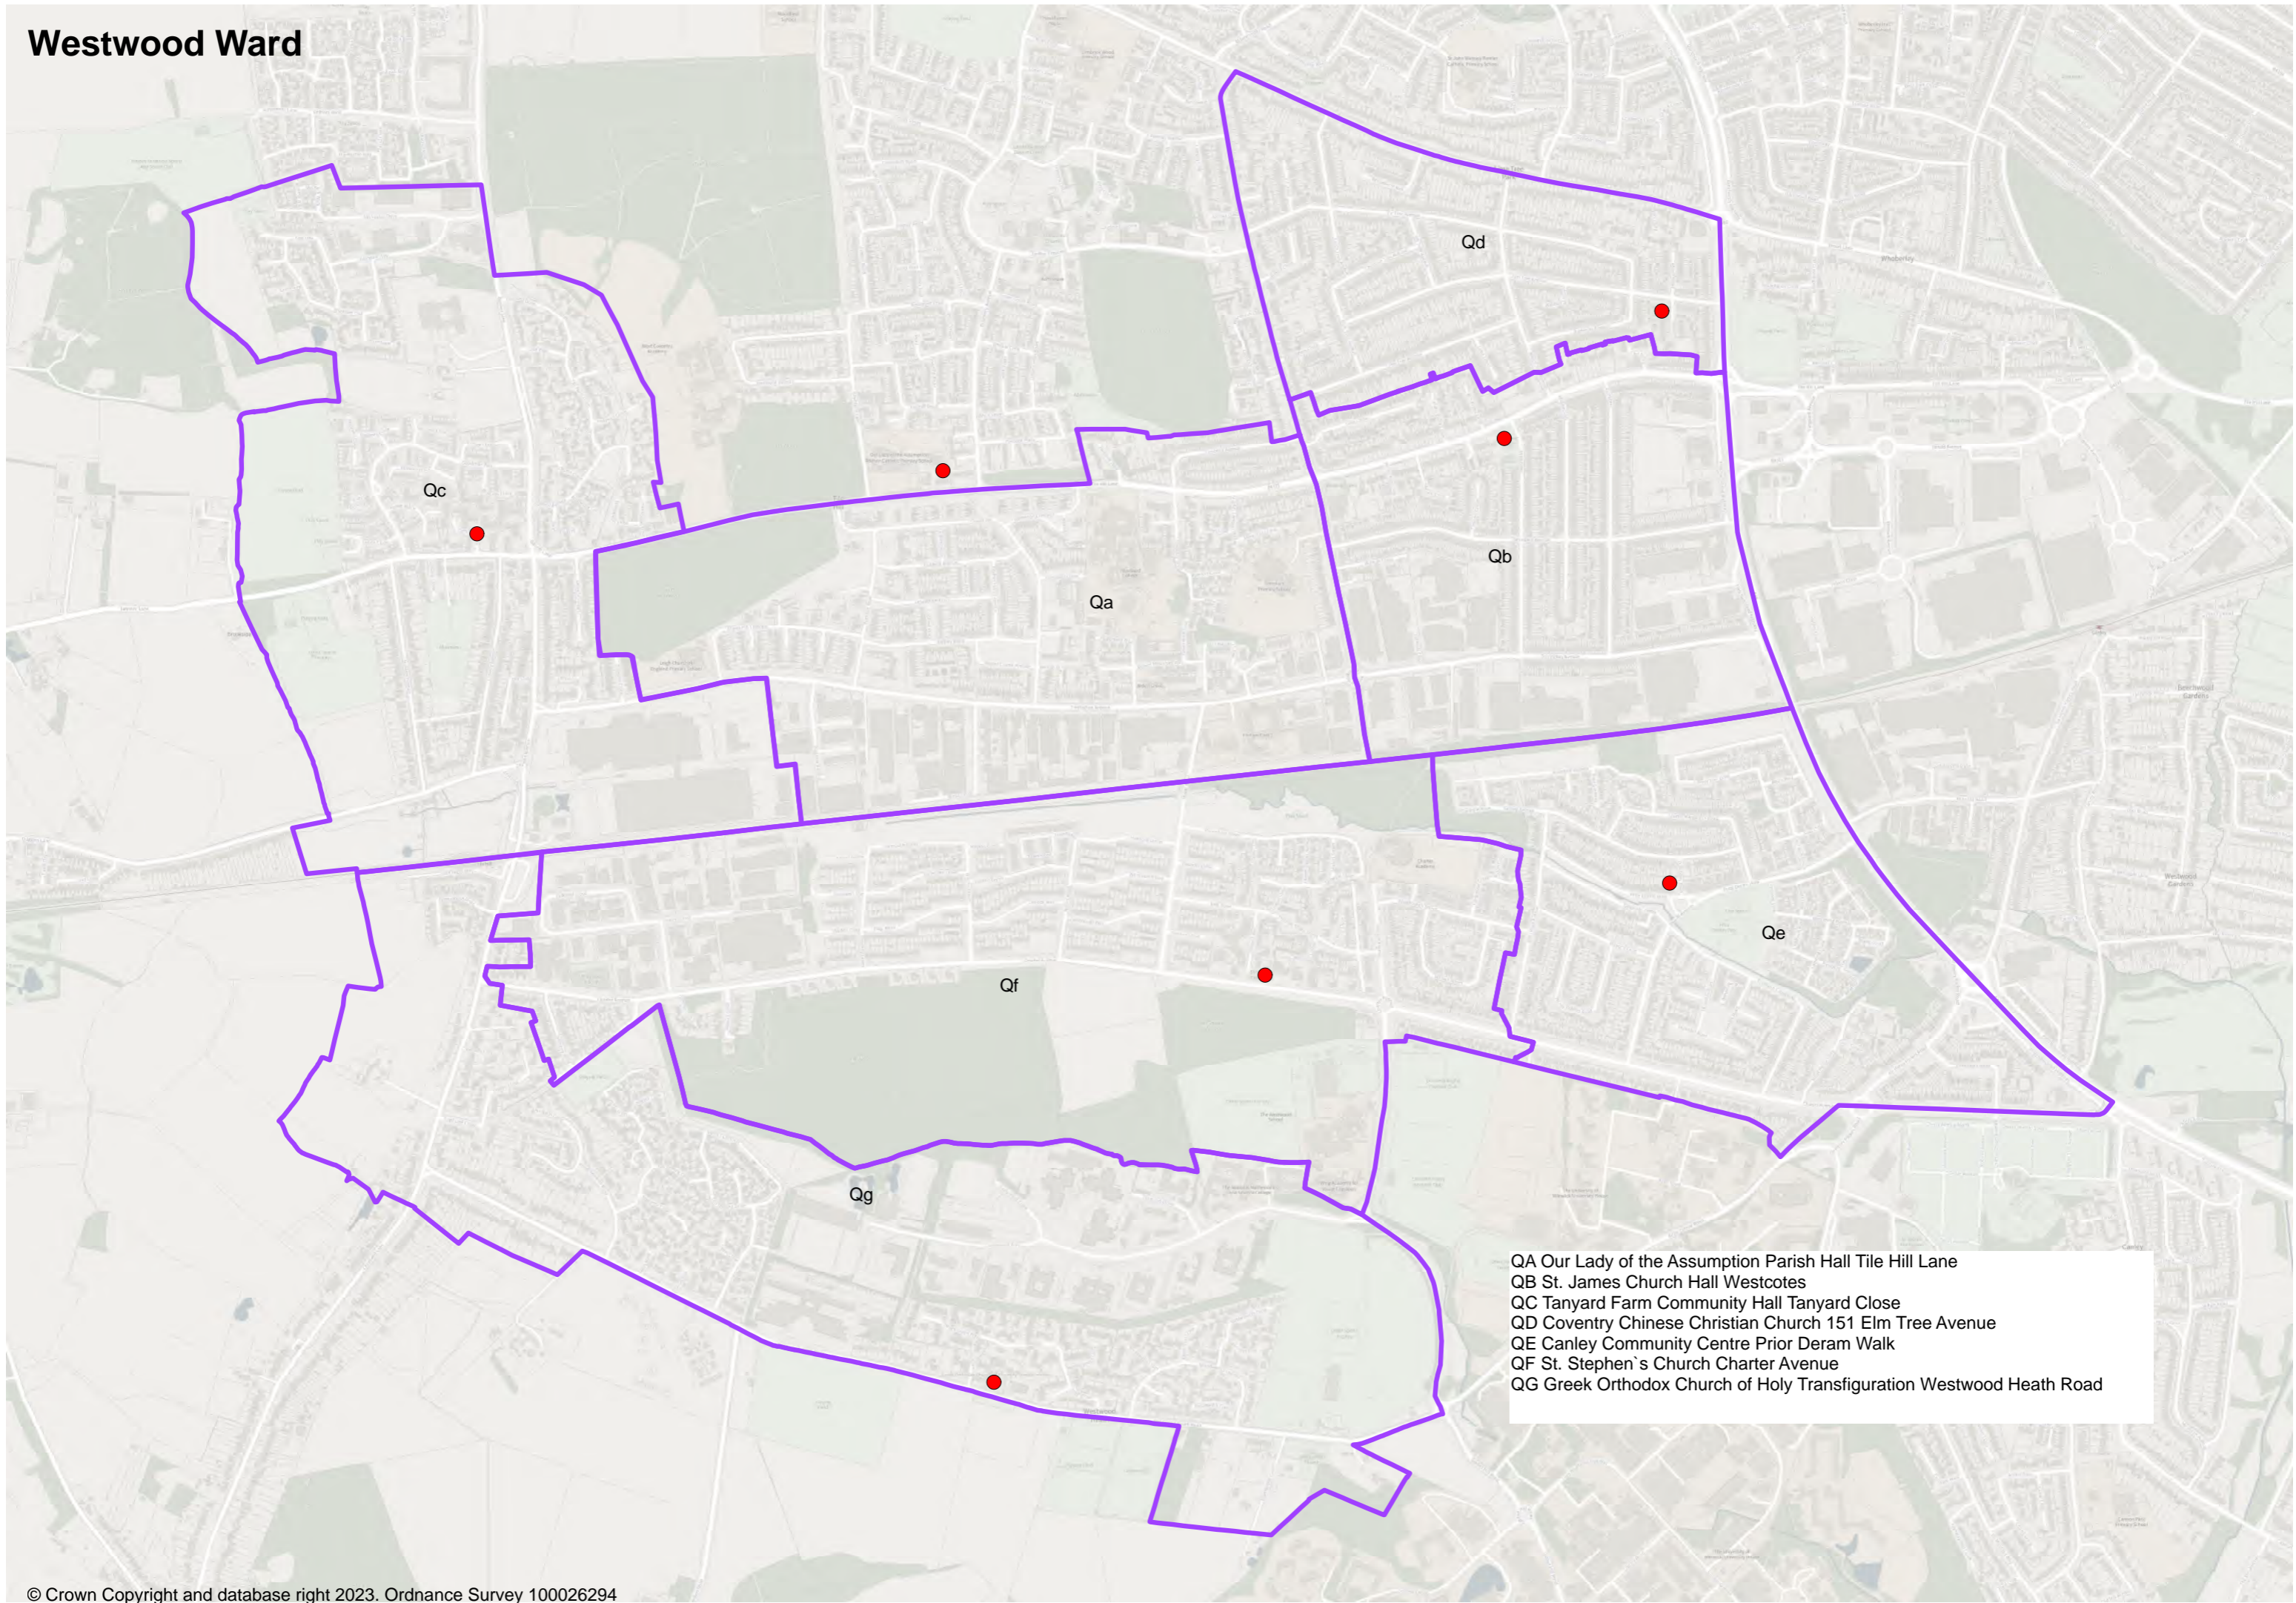

Westwood Ward

QA Our Lady of the Assumption Parish Hall Tile Hill Lane
QB St. James Church Hall Westcotes
QC Tanyard Farm Community Hall Tanyard Close
QD Coventry Chinese Christian Church 151 Elm Tree Avenue
QE Canley Community Centre Prior Deram Walk
QF St. Stephen's Church Charter Avenue
QG Greek Orthodox Church of Holy Transfiguration Westwood Heath Road