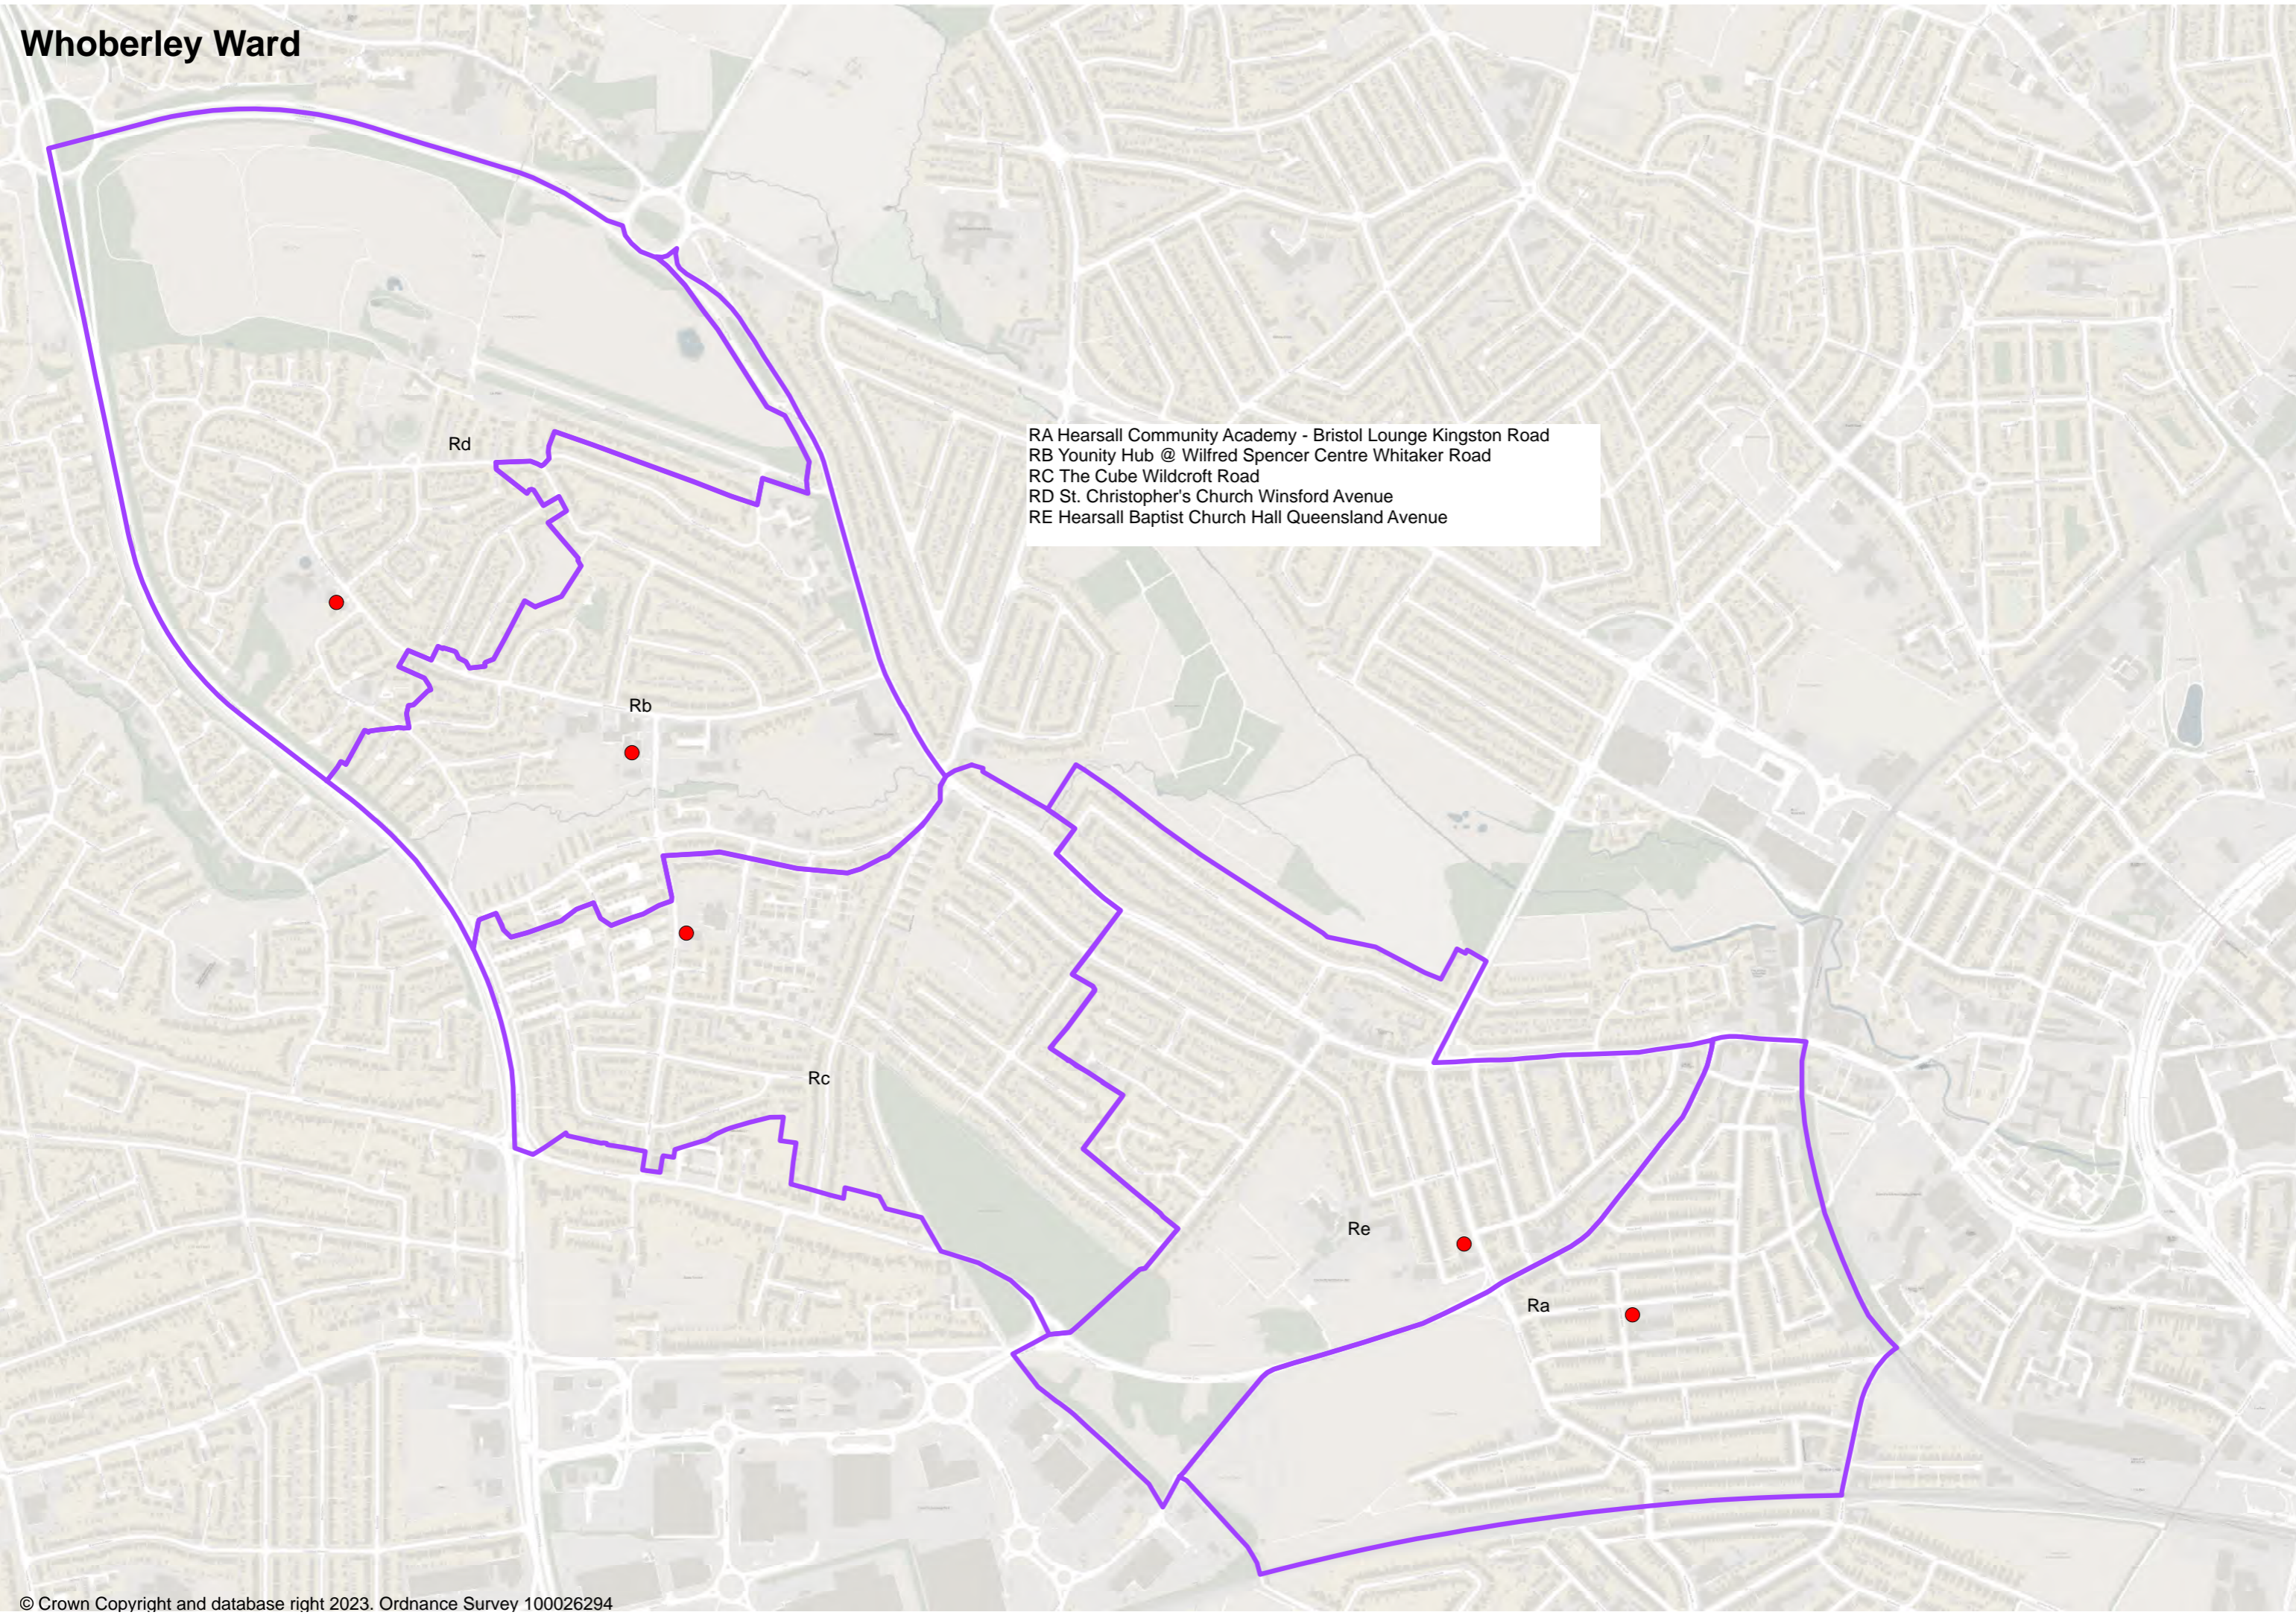

Whoberley Ward

RA Hearsall Community Academy - Bristol Lounge Kingston Road
RB Younity Hub @ Wilfred Spencer Centre Whitaker Road
RC The Cube Wildcroft Road
RD St. Christopher's Church Winsford Avenue
RE Hearsall Baptist Church Hall Queensland Avenue