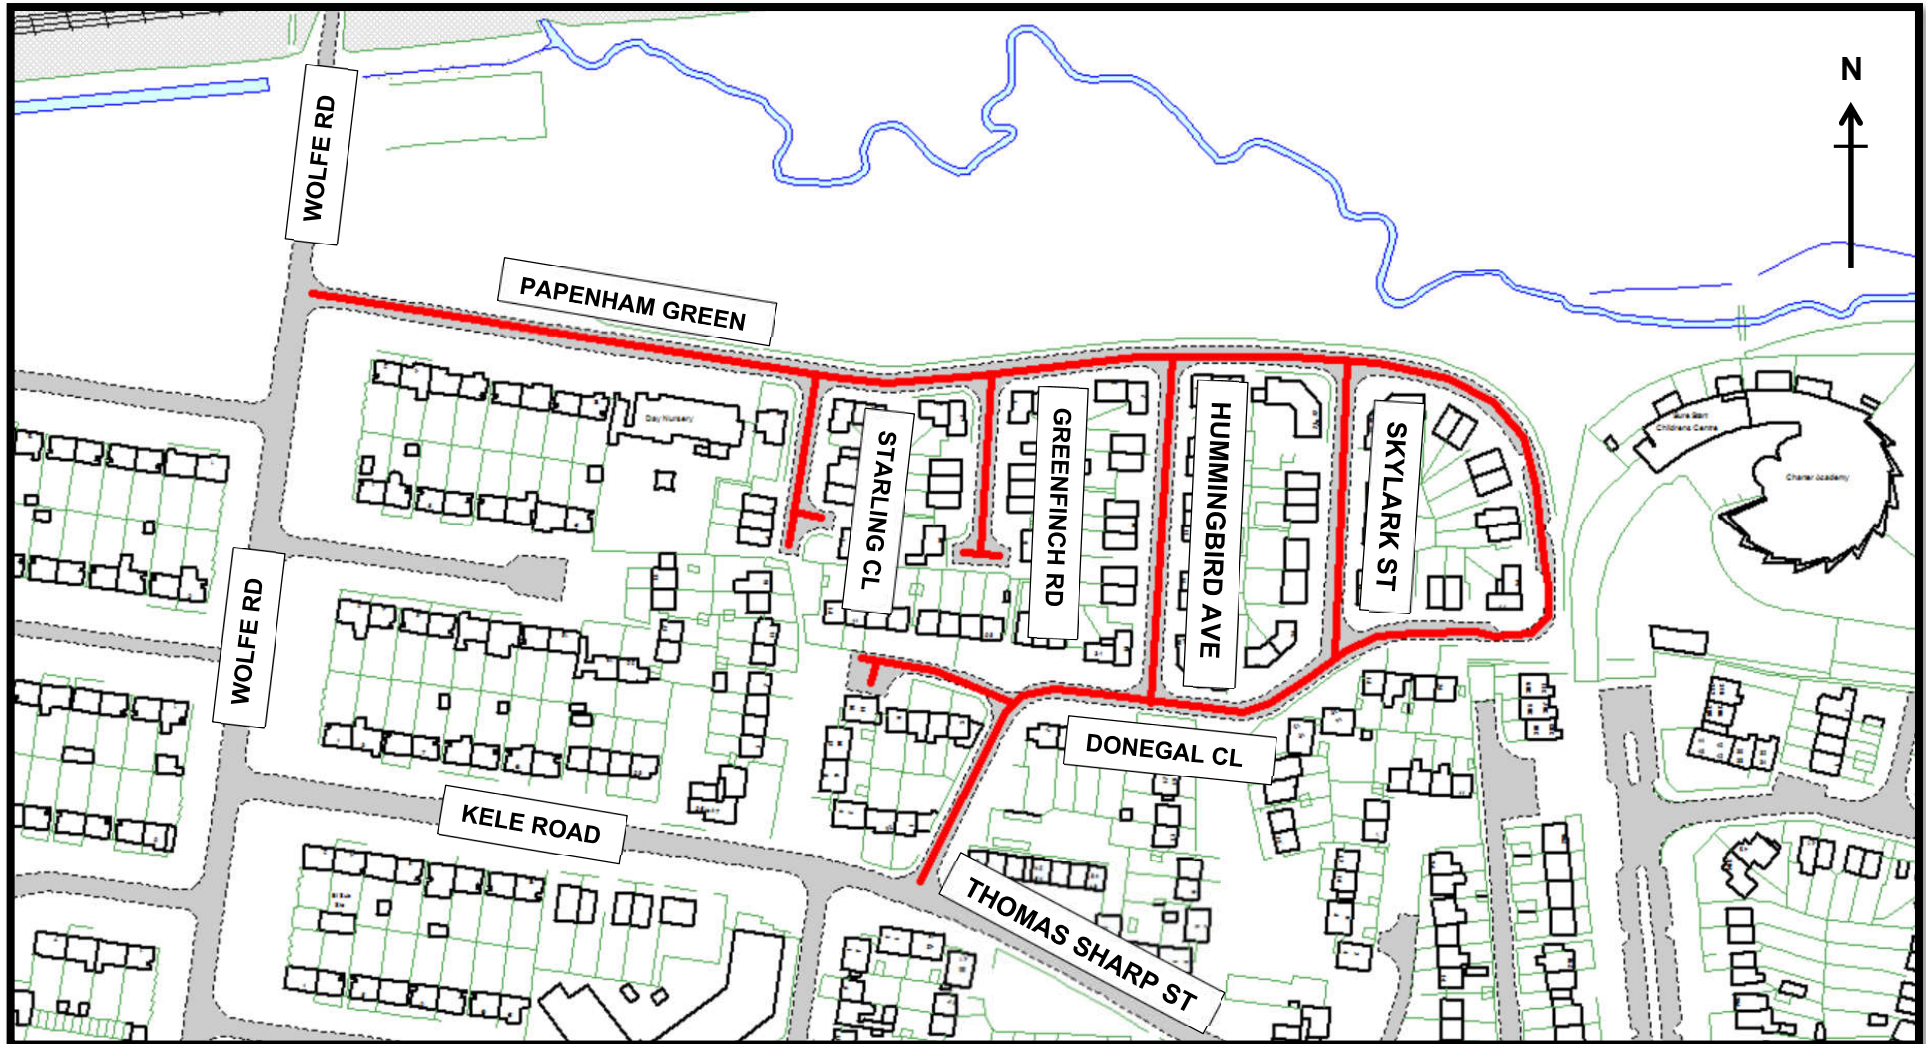

Location Plan – Proposed 20mph Zone Papenham Green Area

© Crown Copyright and database right 2023. Ordnance Survey 100026294.

Key	
	Proposed 20mph speed limit