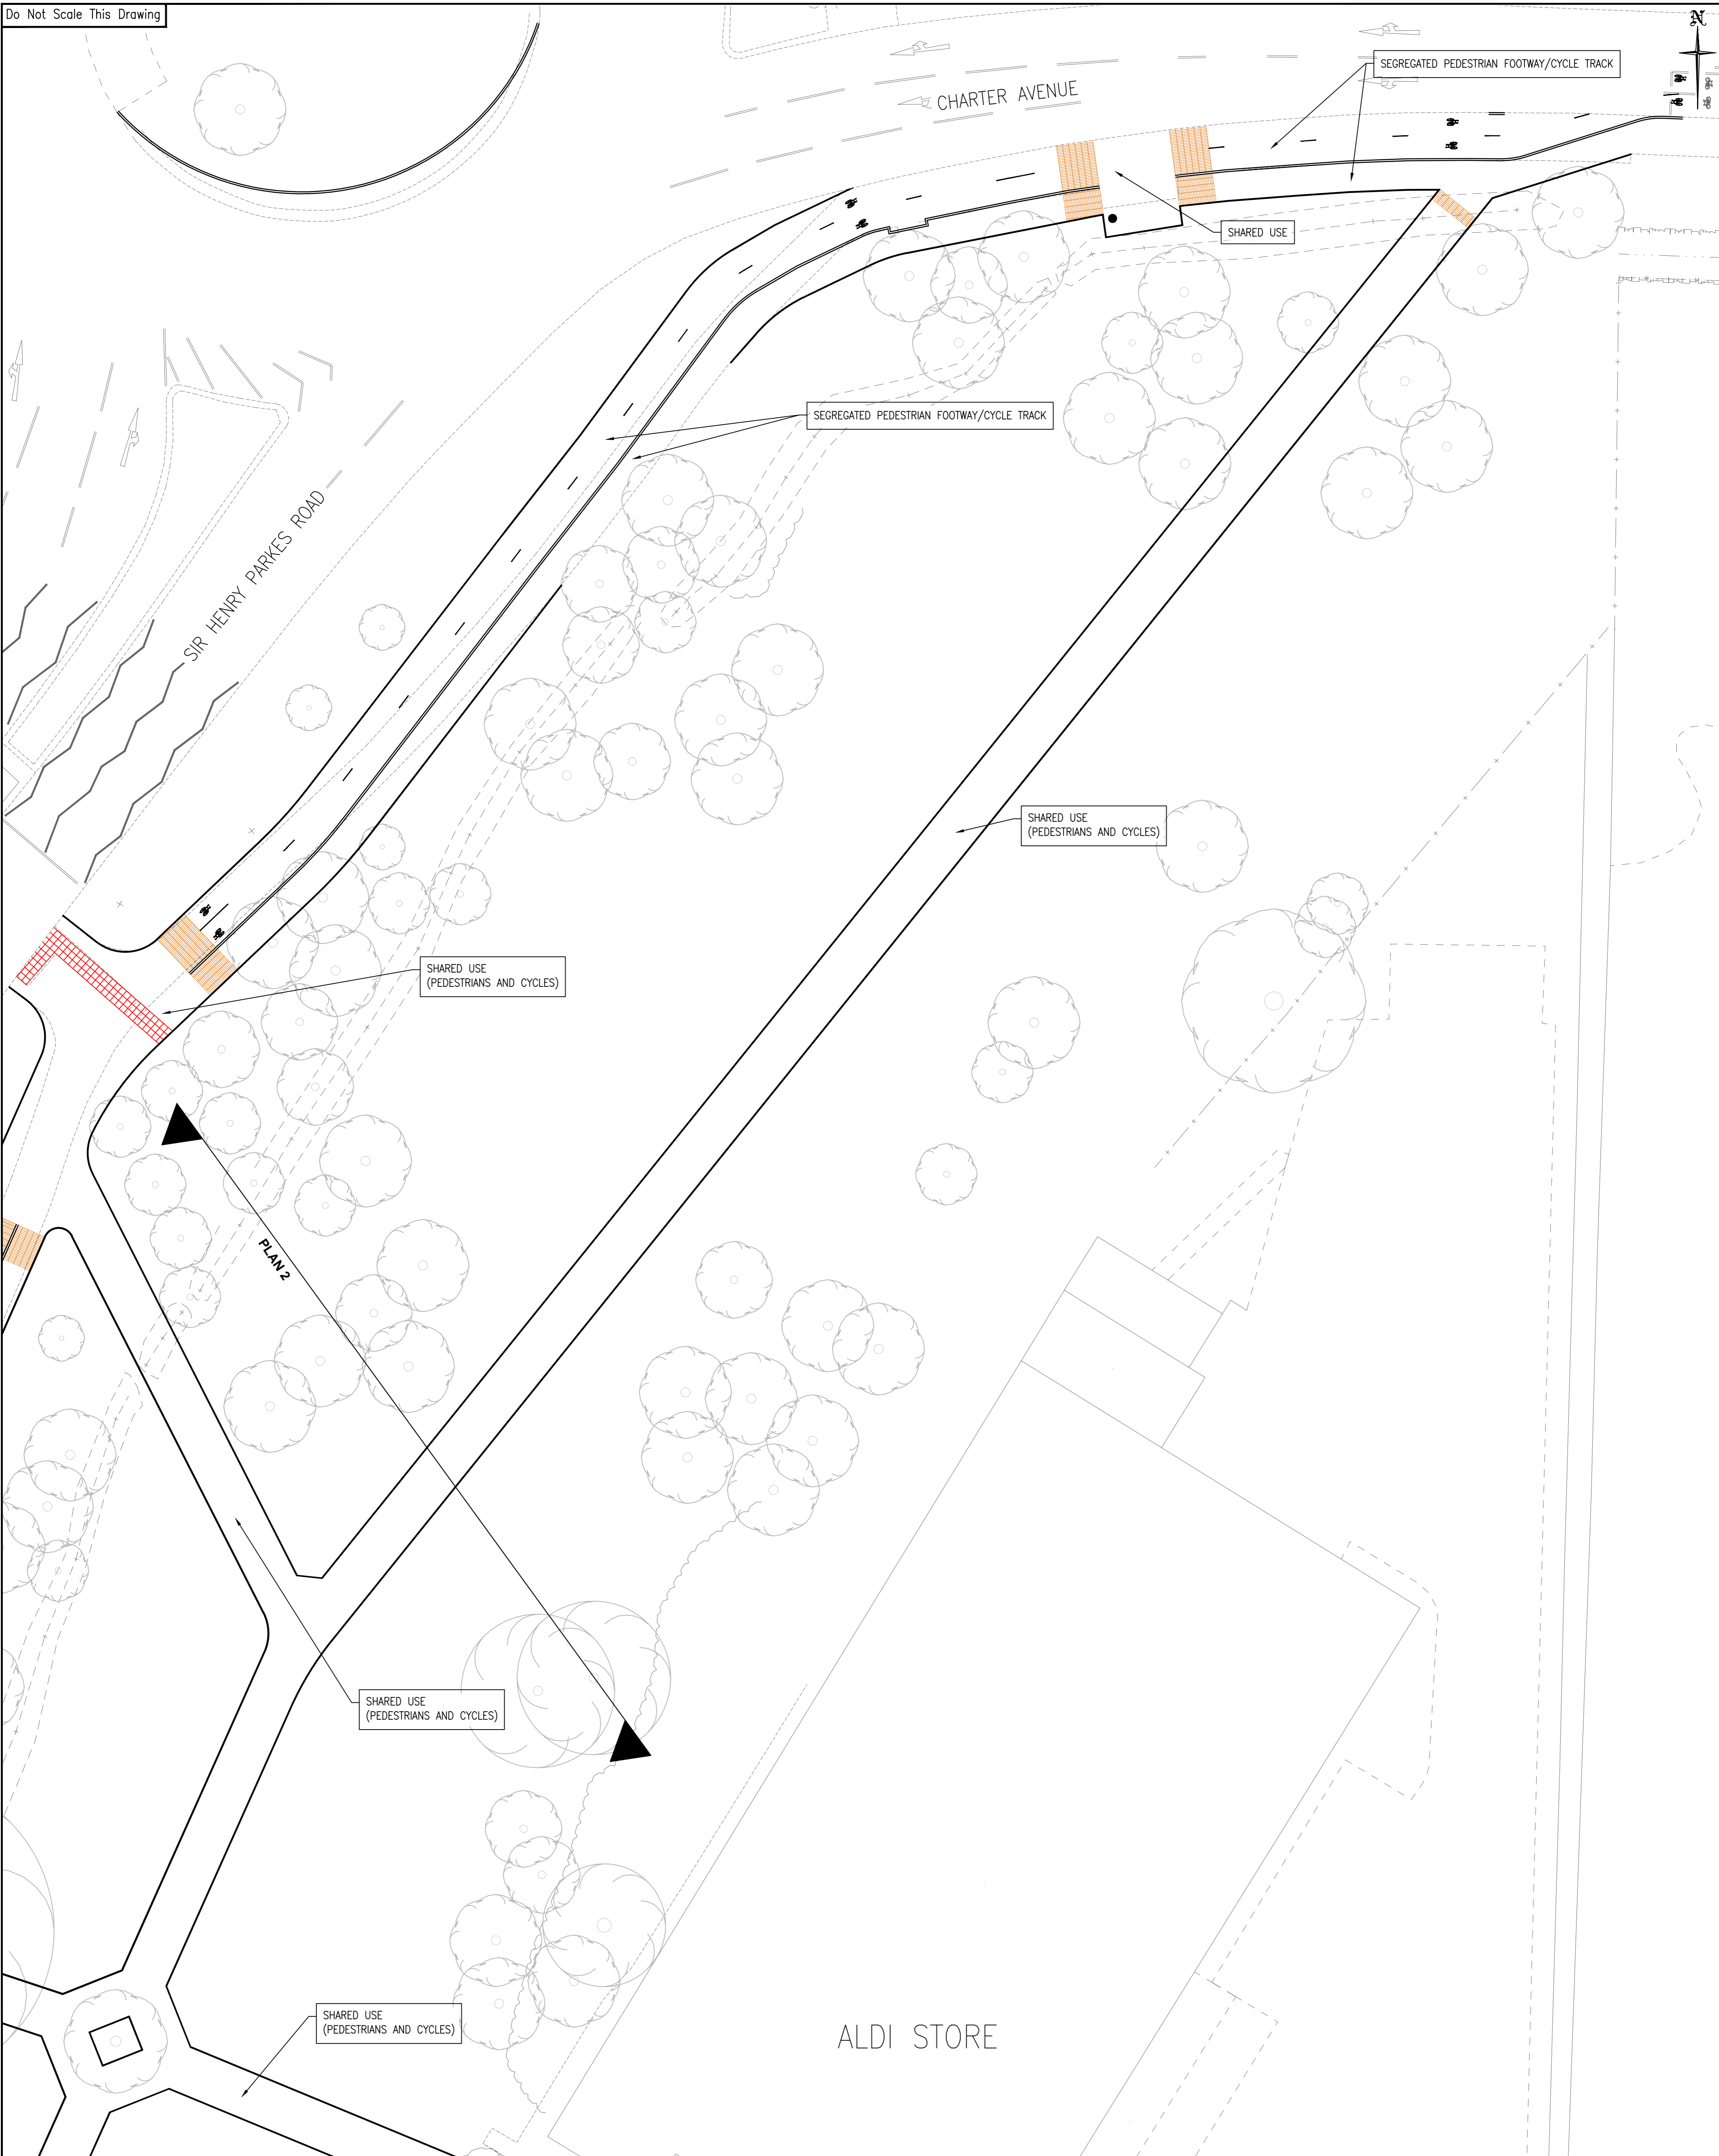

Do Not Scale This Drawing

Location Plan - Designation of Cycle Track
Plan 1 of 4

Scale of A1: 1:200
Status: INFORMATION