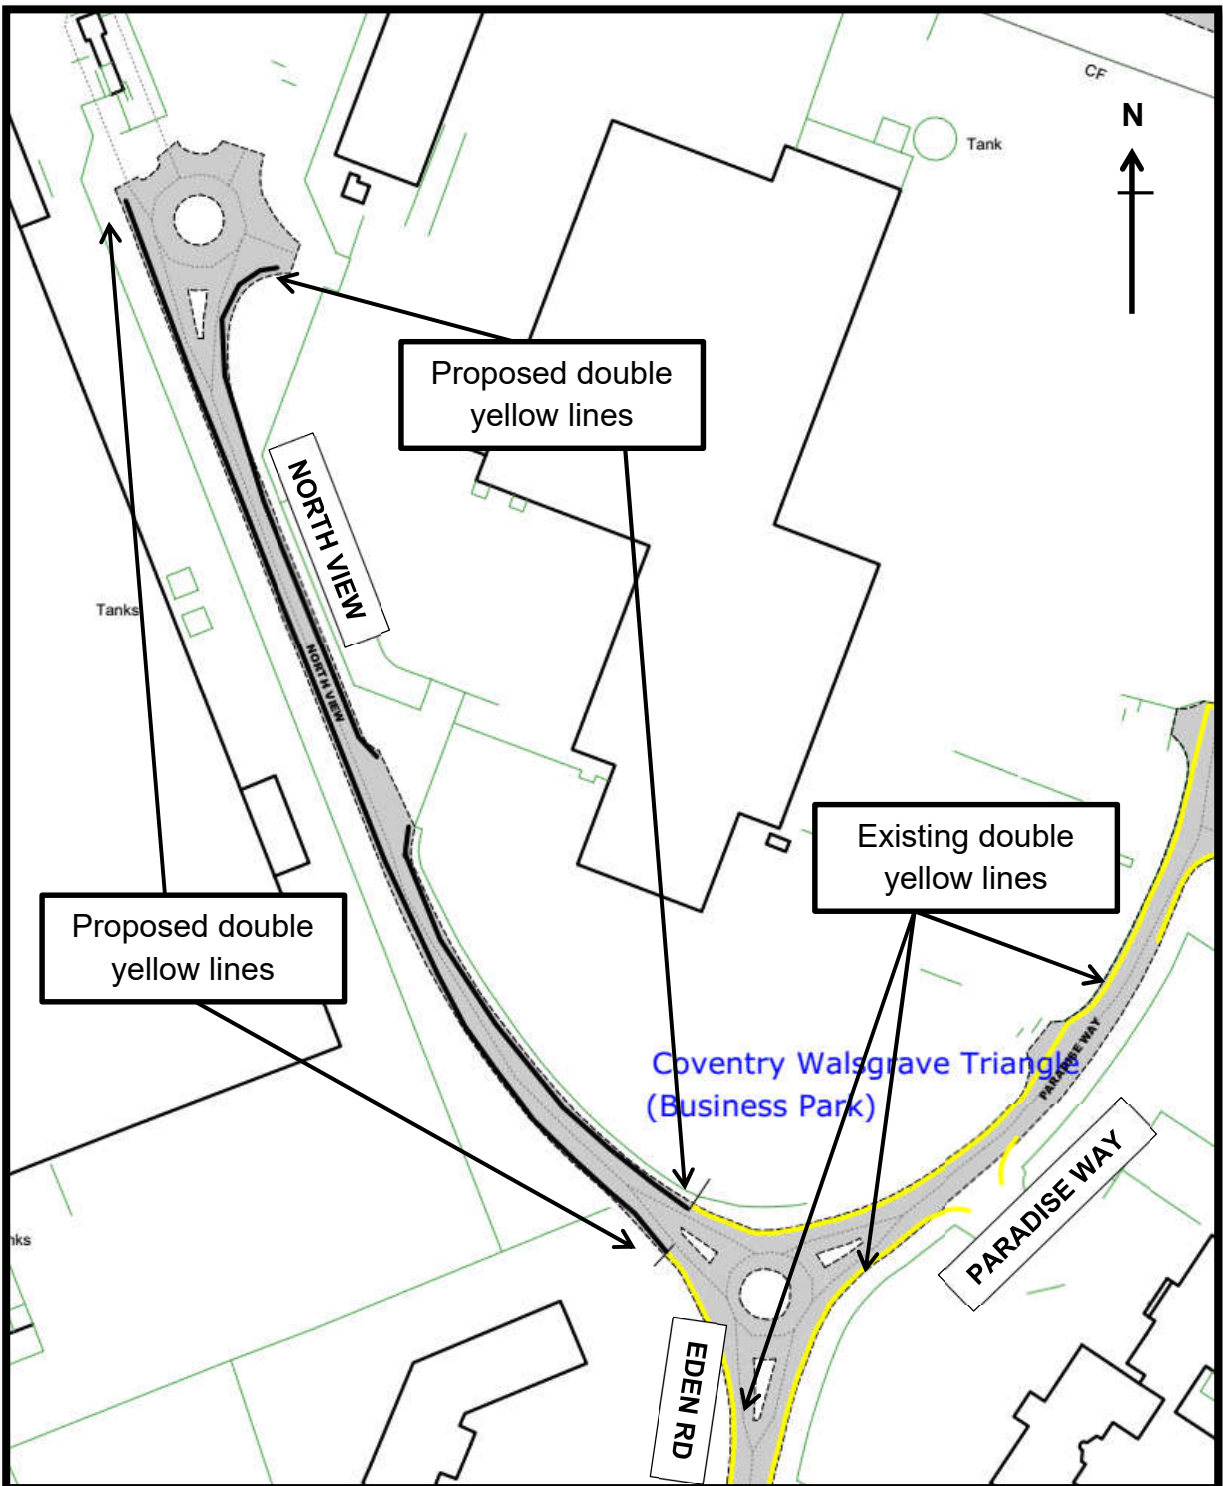

**Location Plan – North View**  
**Proposed No Waiting at Any Time (Double Yellow Lines)**

© Crown Copyright and database right 2024. Ordnance Survey 100026294.