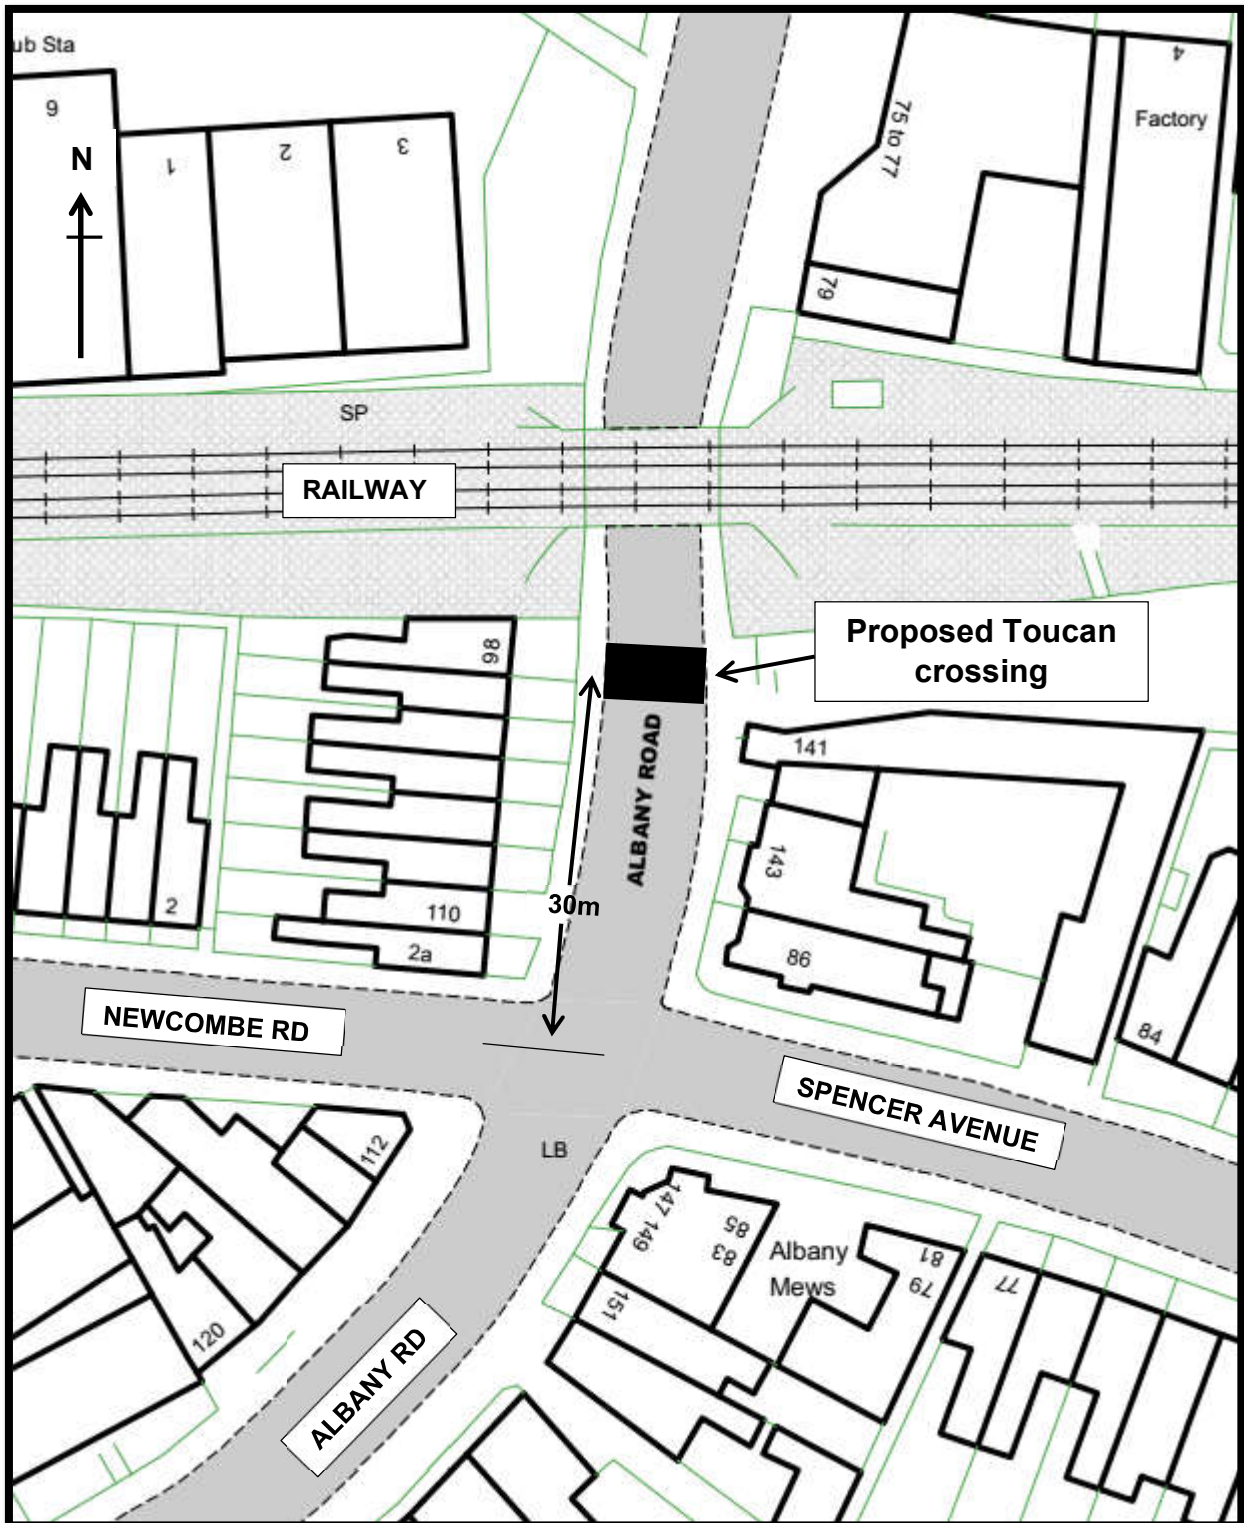

Location Plan
Earlsdon Liveable Neighbourhood - Proposed Controlled Crossing Facilities

Albany Road – proposed Toucan Crossing

© Crown Copyright and database right 2024. Ordnance Survey 100026294.

Location Plan
Earlsdon Liveable Neighbourhood - Proposed Controlled Crossing Facilities

Earlsdon Street – proposed Zebra Crossing

© Crown Copyright and database right 2024. Ordnance Survey 100026294.