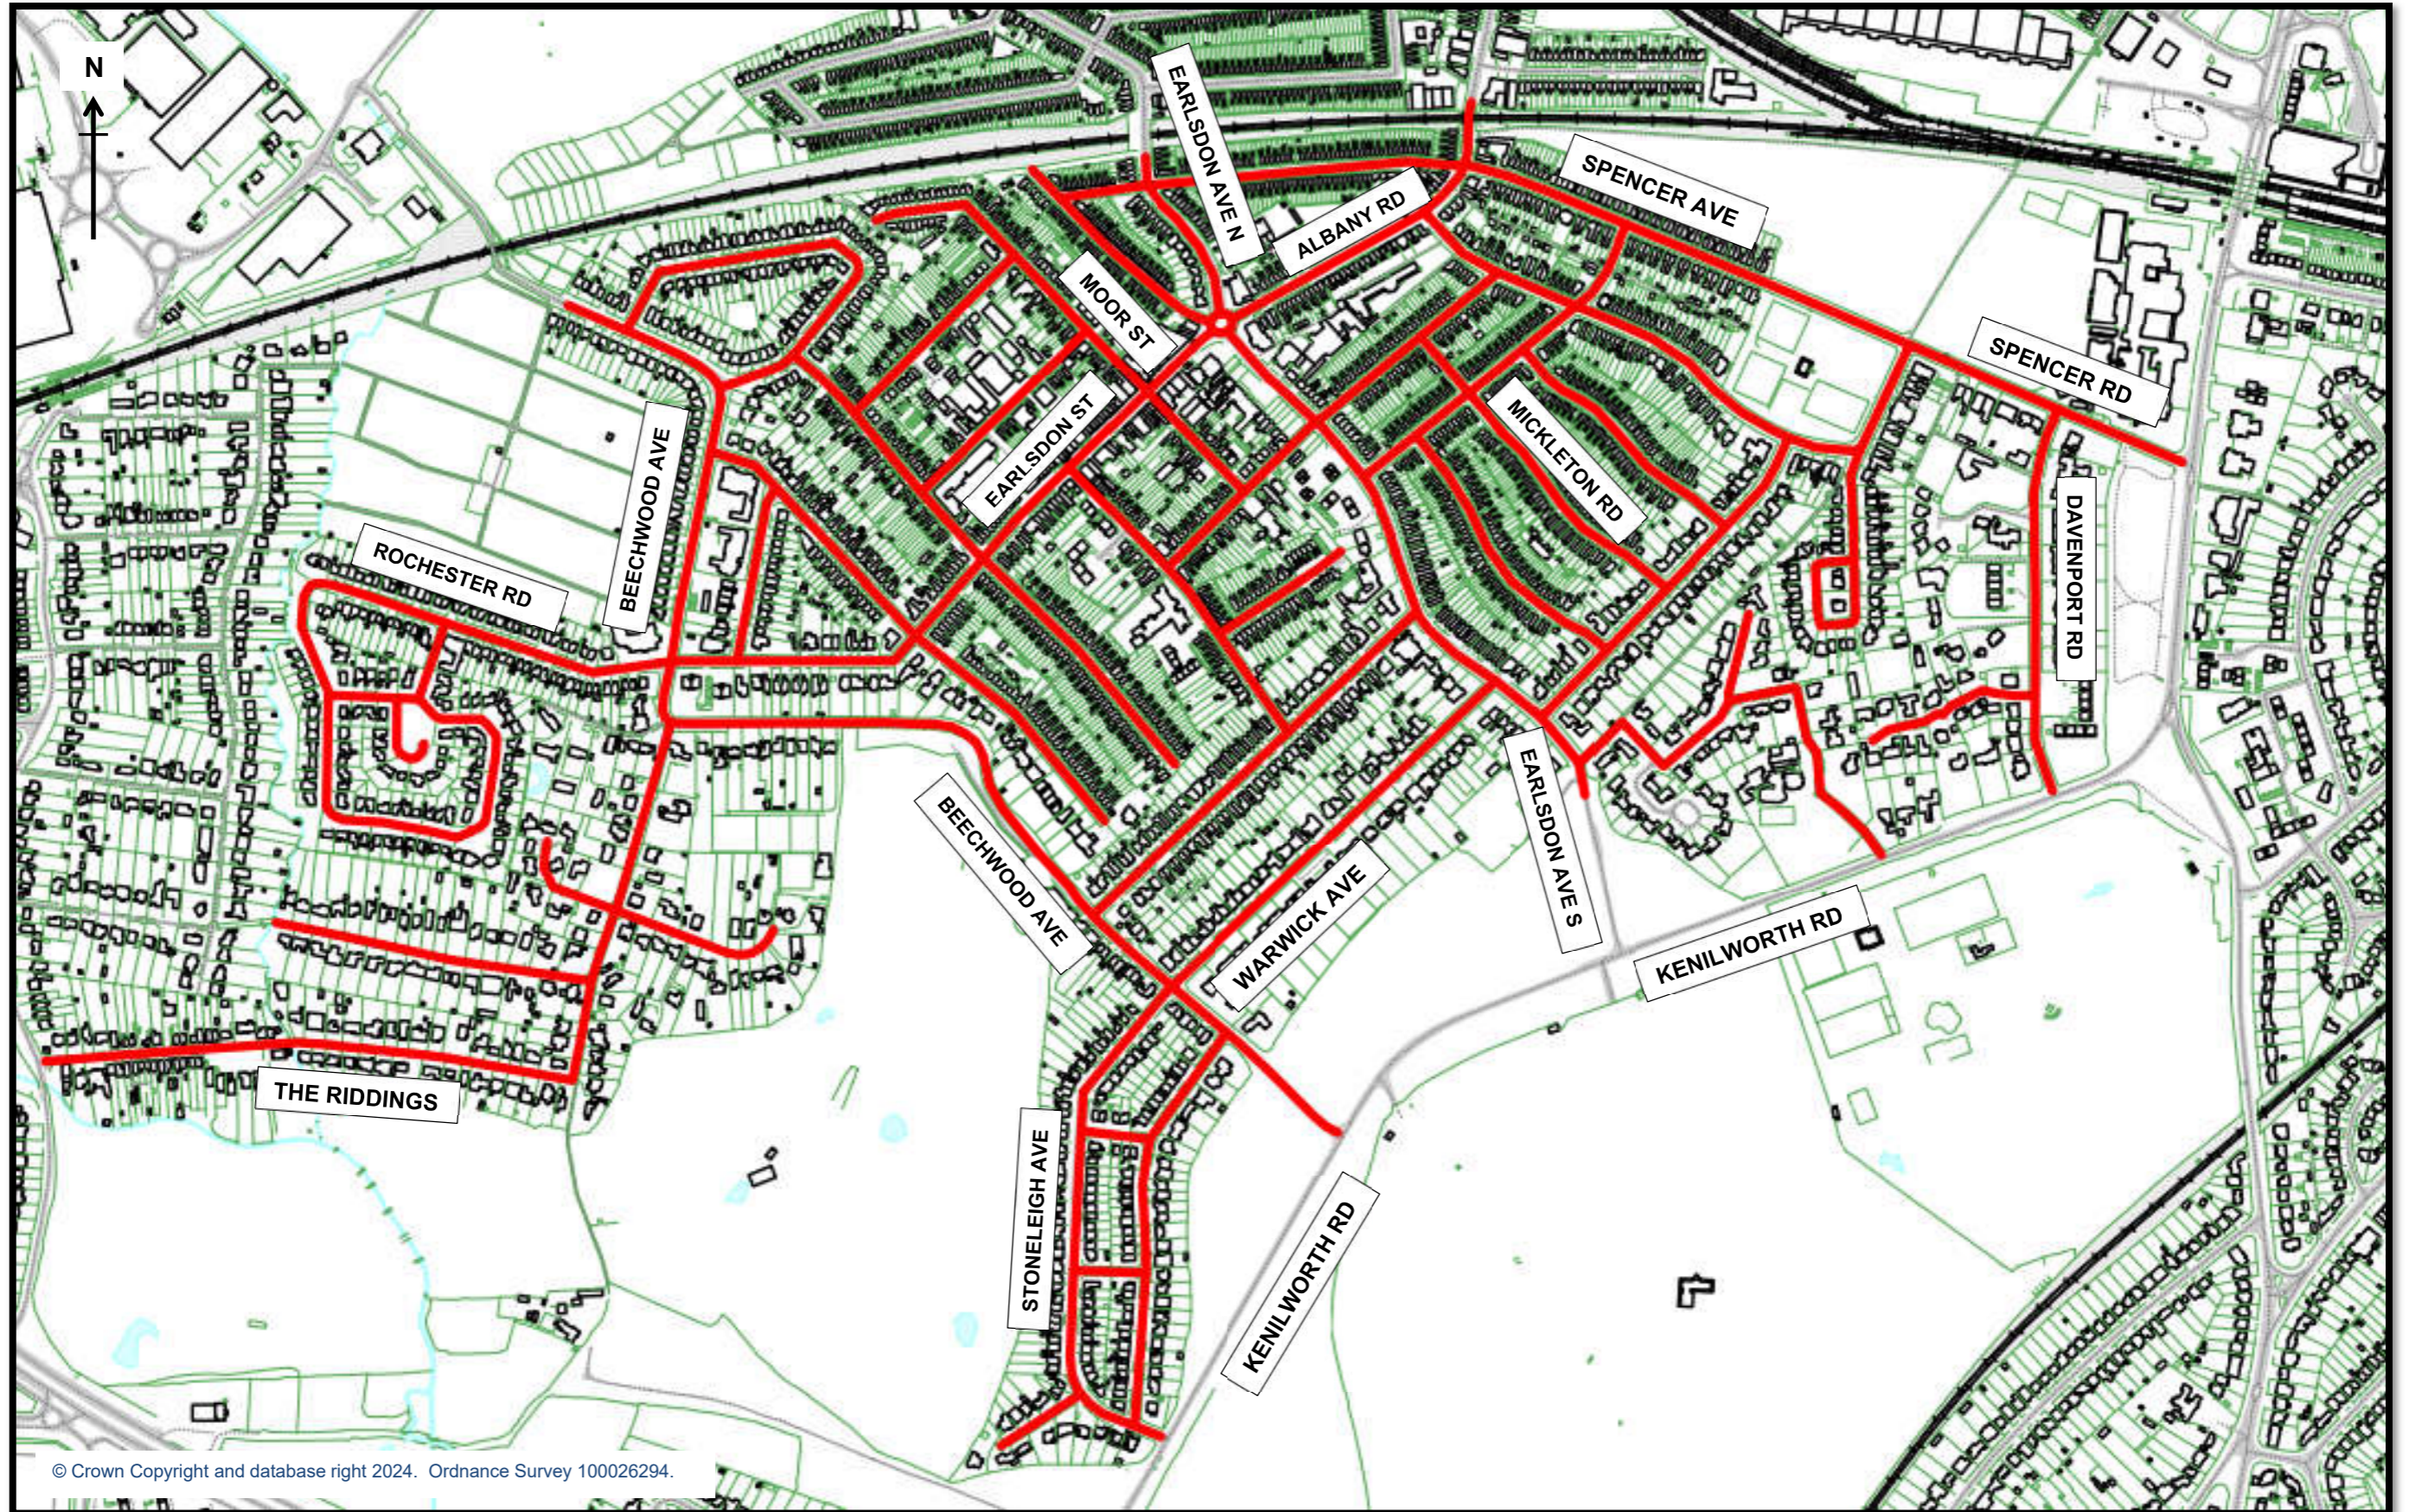

Location Plan – Proposed 20mph Zone Earlsdon Area (Earlsdon Liveable Neighbourhood)

© Crown Copyright and database right 2024. Ordnance Survey 100026294.

Key	
	Proposed 20mph speed limit