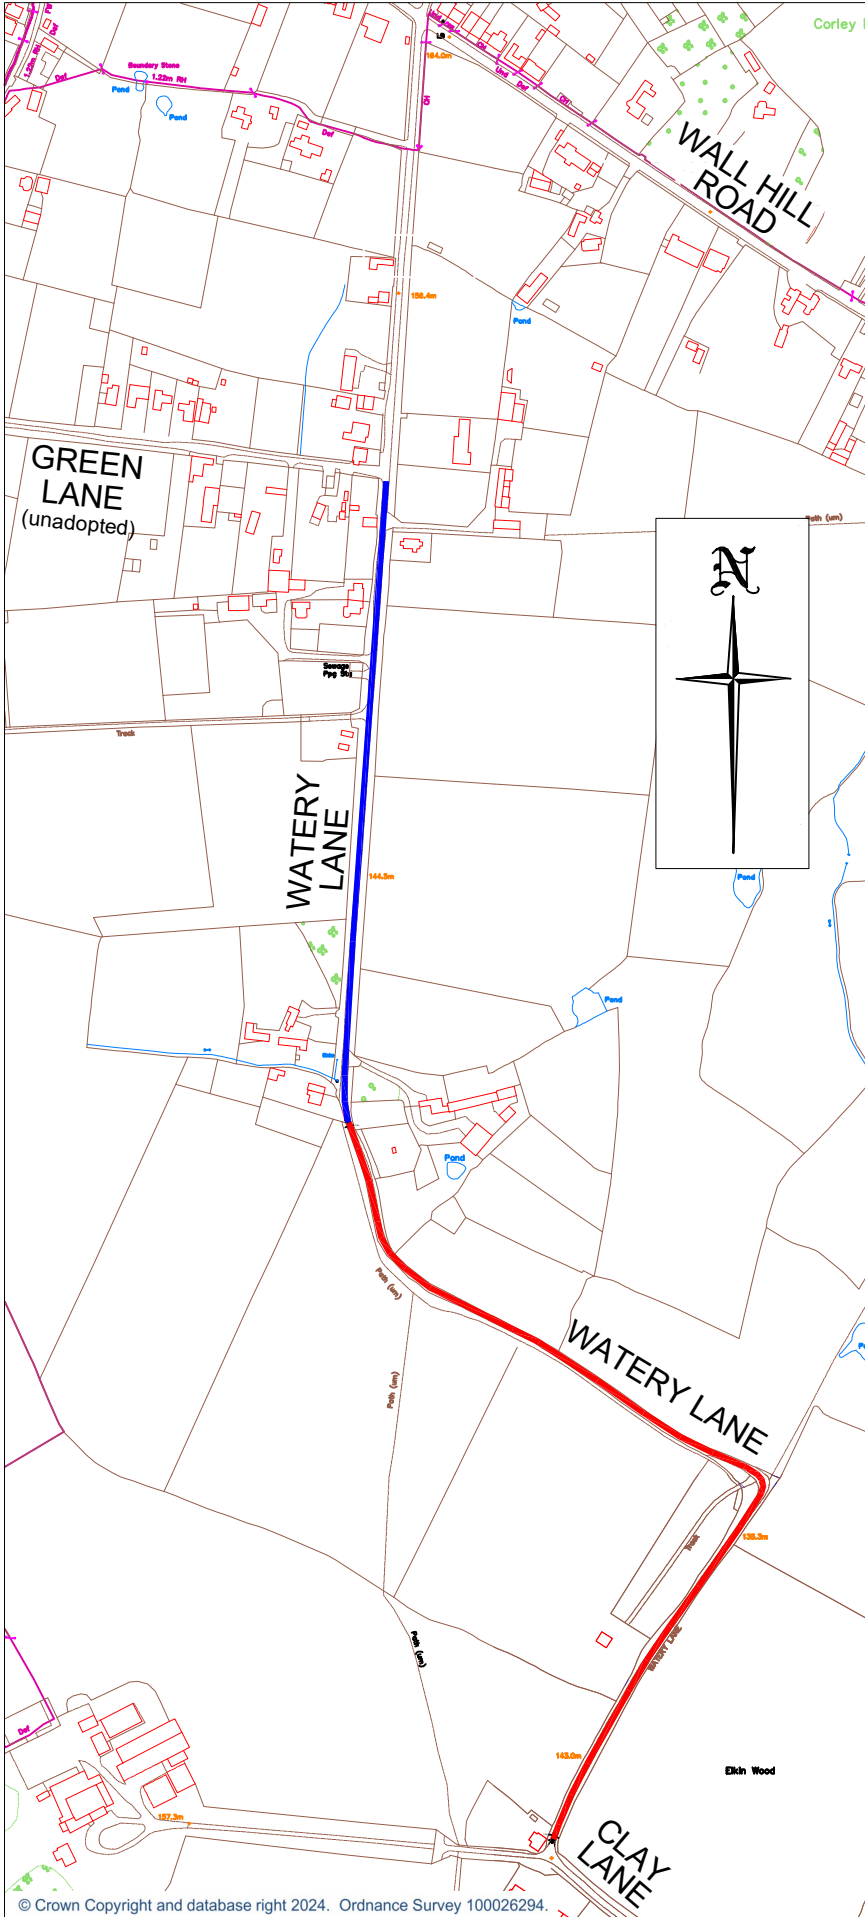

LOCATION PLAN - PROPOSED PROHIBITION OF DRIVING WATERY LANE, PARISH OF ALLESLEY

	Proposed PROHIBITION OF DRIVING except for access to off-street premises and to nominated frontagers and organisations
	Proposed PROHIBITION OF DRIVING except for access to nominated frontagers and organisations