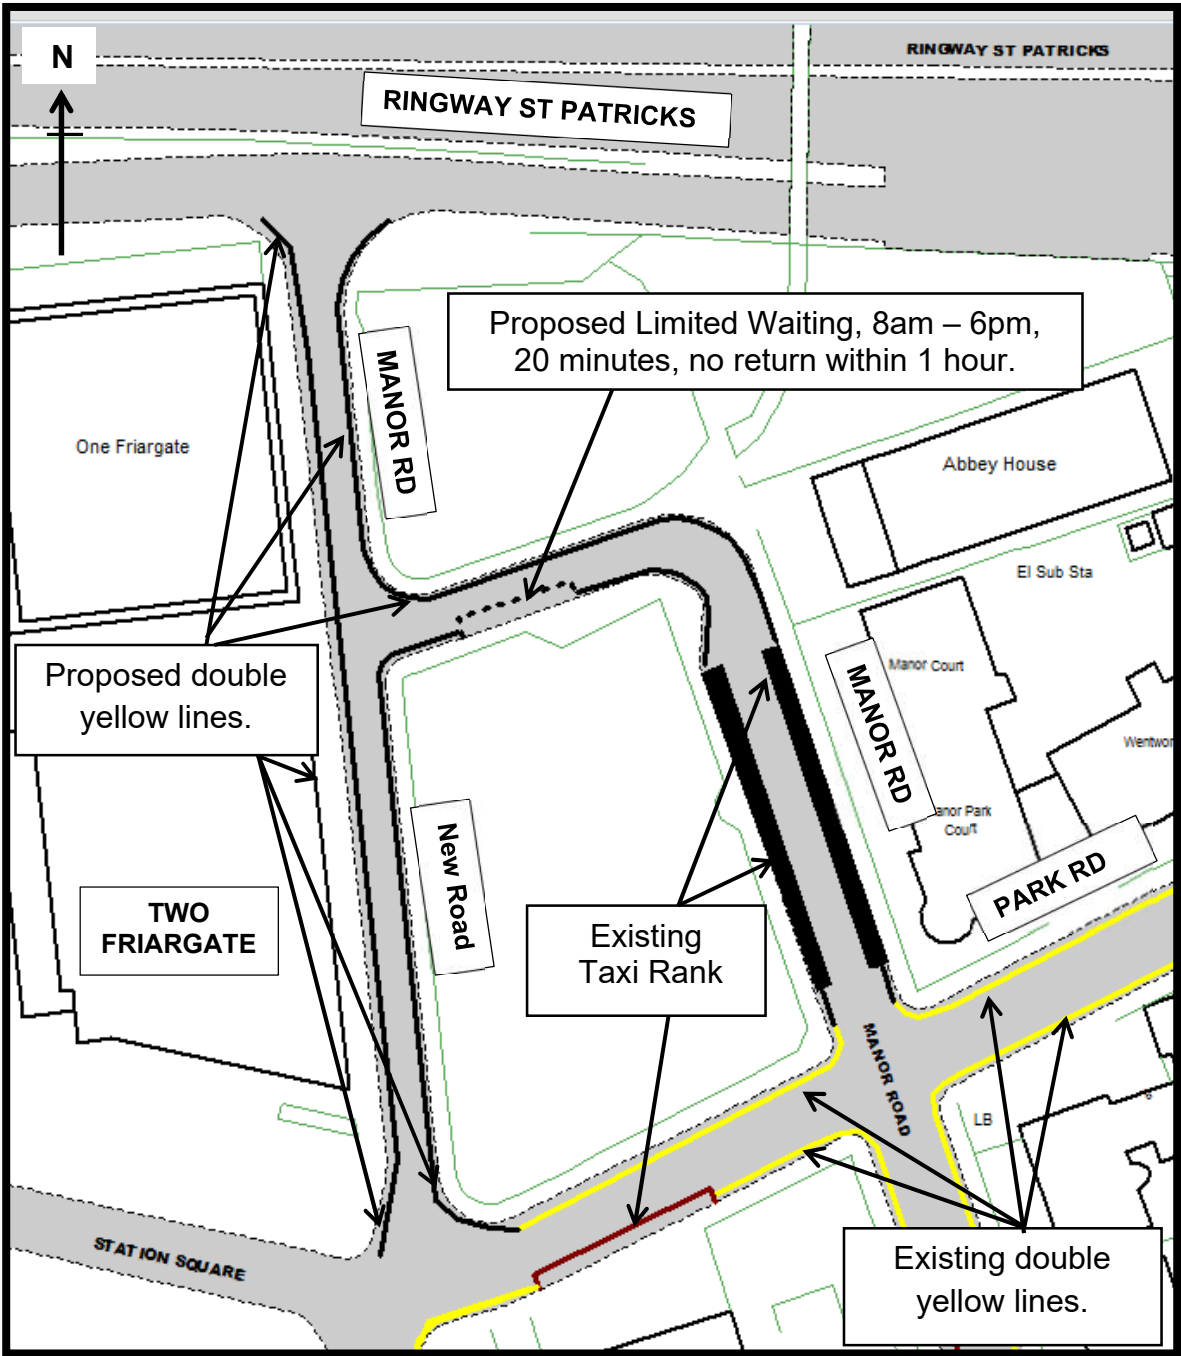

Location Plan – Two Friargate & Manor Road
Proposed Waiting Restrictions

© Crown Copyright and database right 2024. Ordnance Survey 100026294.