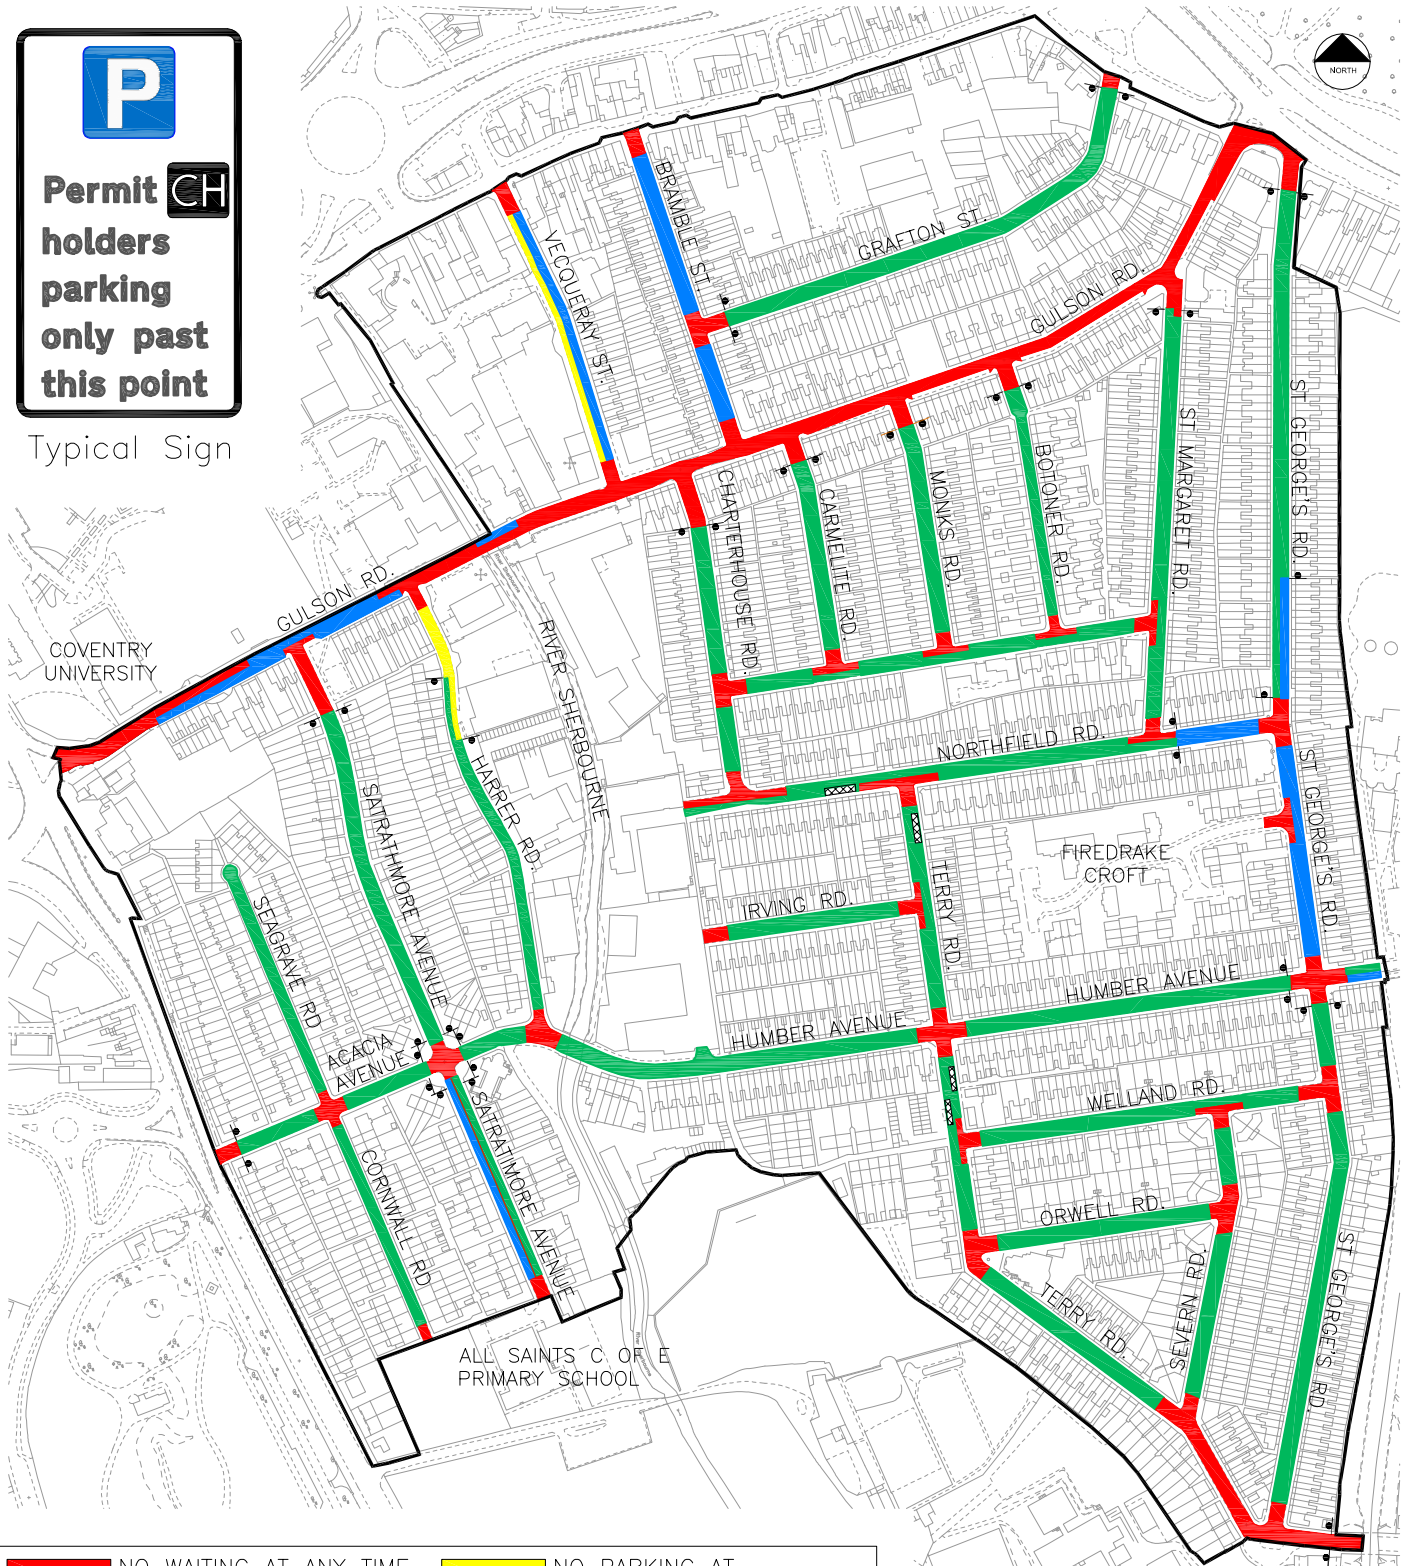

Typical Sign

	NO WAITING AT ANY TIME. DOUBLE YELLOW LINE.		NO PARKING AT CERTAIN TIME
	SHARED USE PARKING BAY. EITHER 1 OR 2 HOURS.		BUS STOP.
	RESIDENT PARKING ONLY. SIGNS, NO LINES.		RESIDENT PARKING SIGN. ONLY PAST THIS POINT

This map is based upon Ordnance Survey material with the permission of Ordnance Survey on behalf of The Controller of Her Majesty's Stationary Office. Coventry City Council. LA100026294.2015