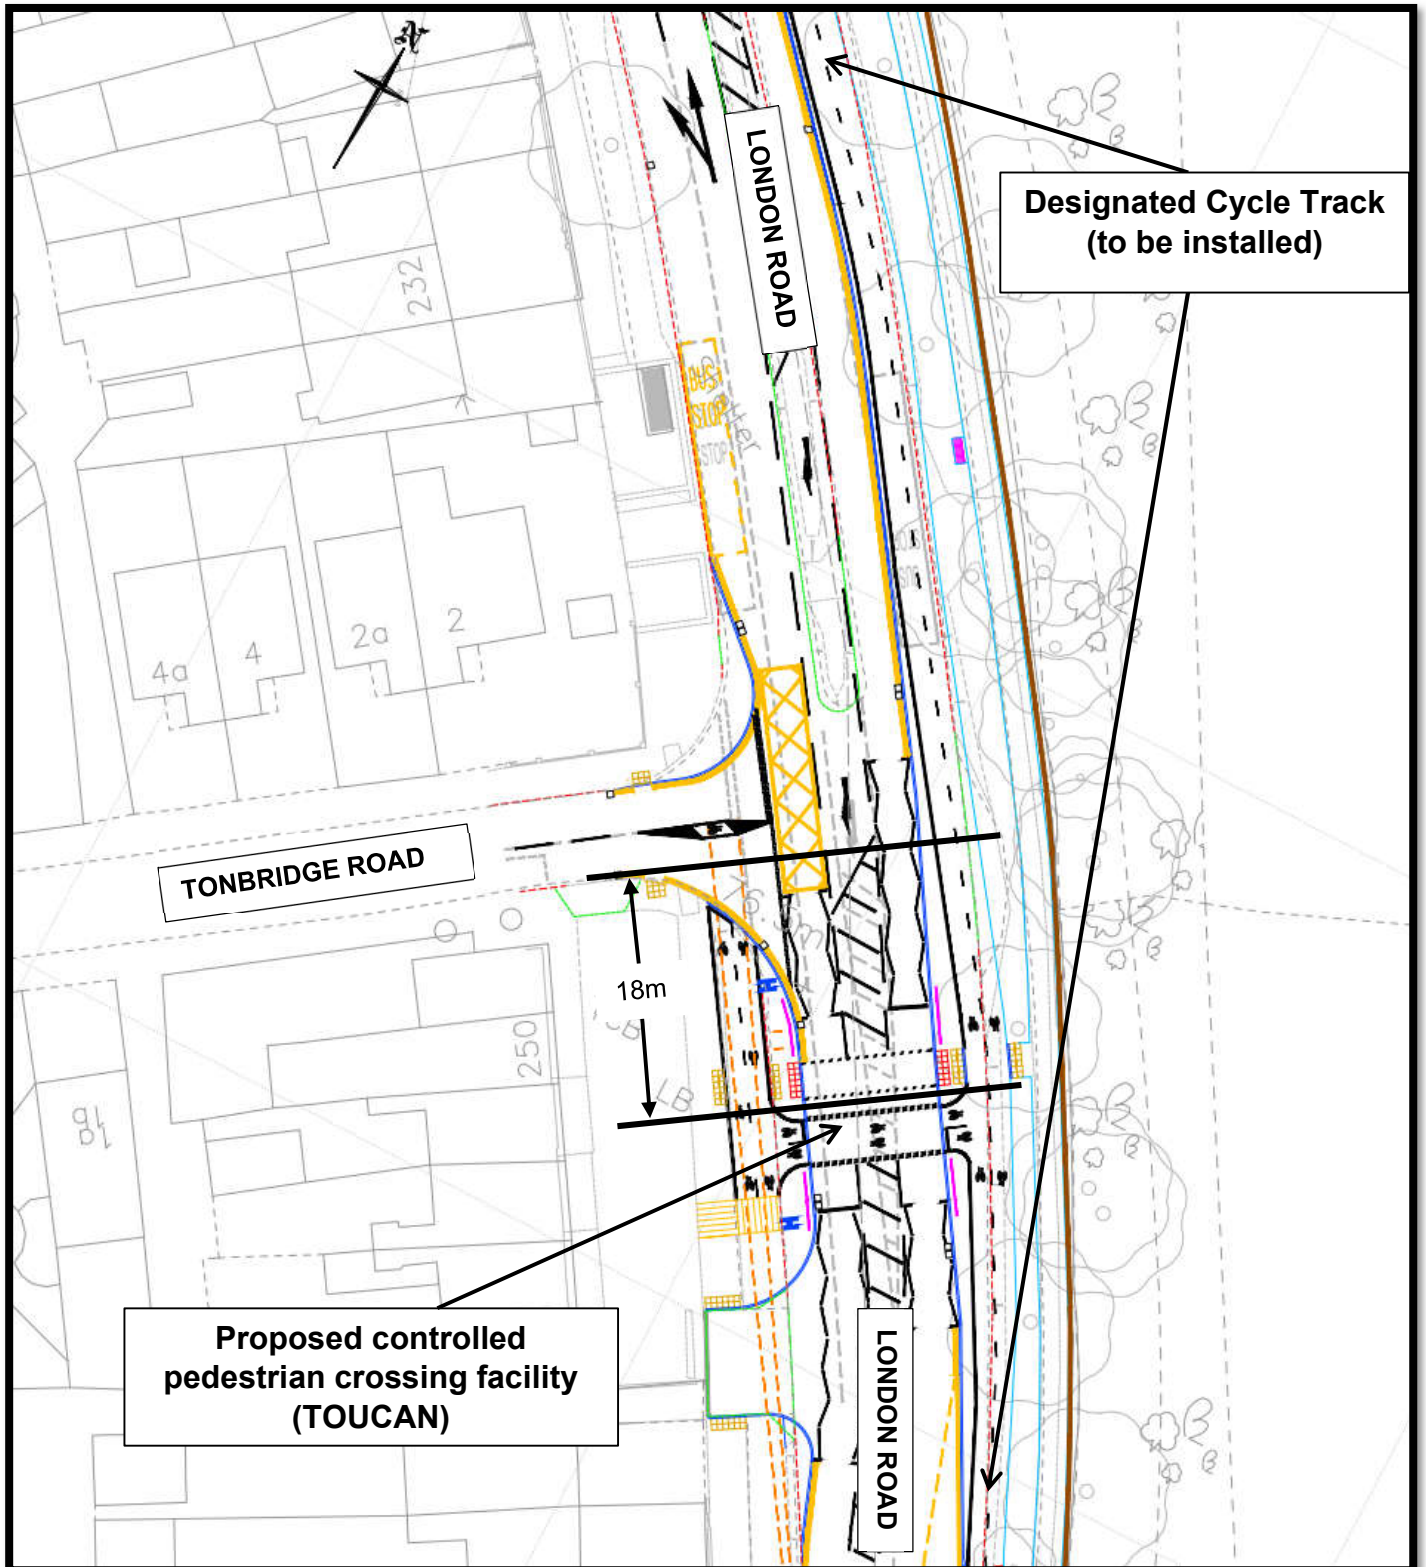

**Location Plan – London Road
Proposed Controlled Pedestrian Crossing Facility (TOUCAN)**

Produced from Ordnance Survey mapping with permission of the Controller of Her Majesty's Stationary Office © Crown Copyright. Unauthorized production infringes Crown Copyright and may lead to prosecution or civil proceedings. © Coventry City Council Licence No: 100026294 and Crown Copyright (2018)