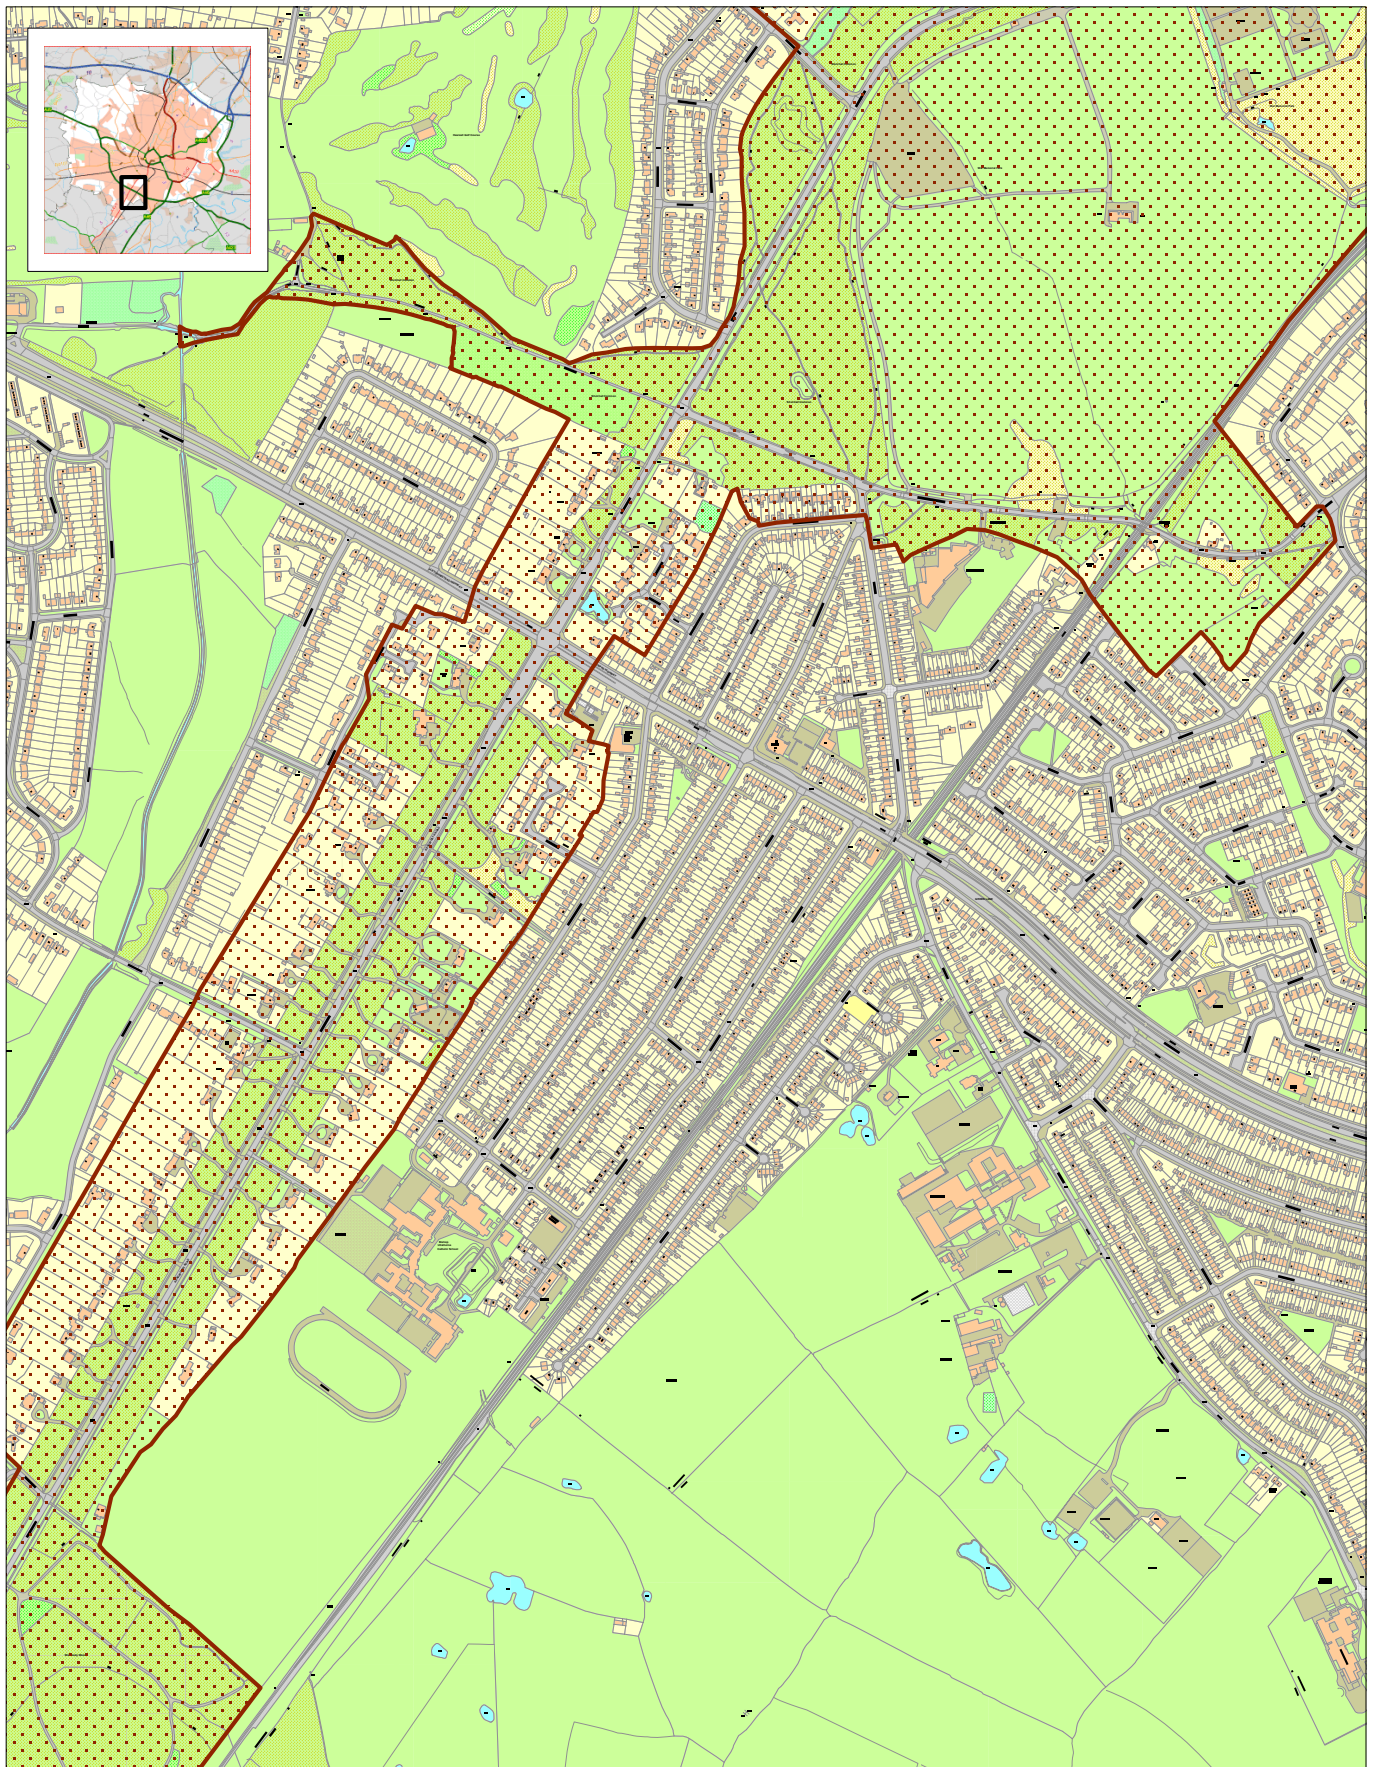

Kenilworth Road Conservation Area: Map 2 of 3

Conservation Area

Compiled by A Wilson on 12 July 2012

City Development Directorate
Conservation and Archaeology
Historic Environment Record Officer
Floor 3, Civic Centre 4
Much Park Street
COVENTRY CV1 2PY

Tel: 024 7683 2795 Fax: 024 7683 2630
anna.wilson@coventry.gov.uk

Scale 1:10000