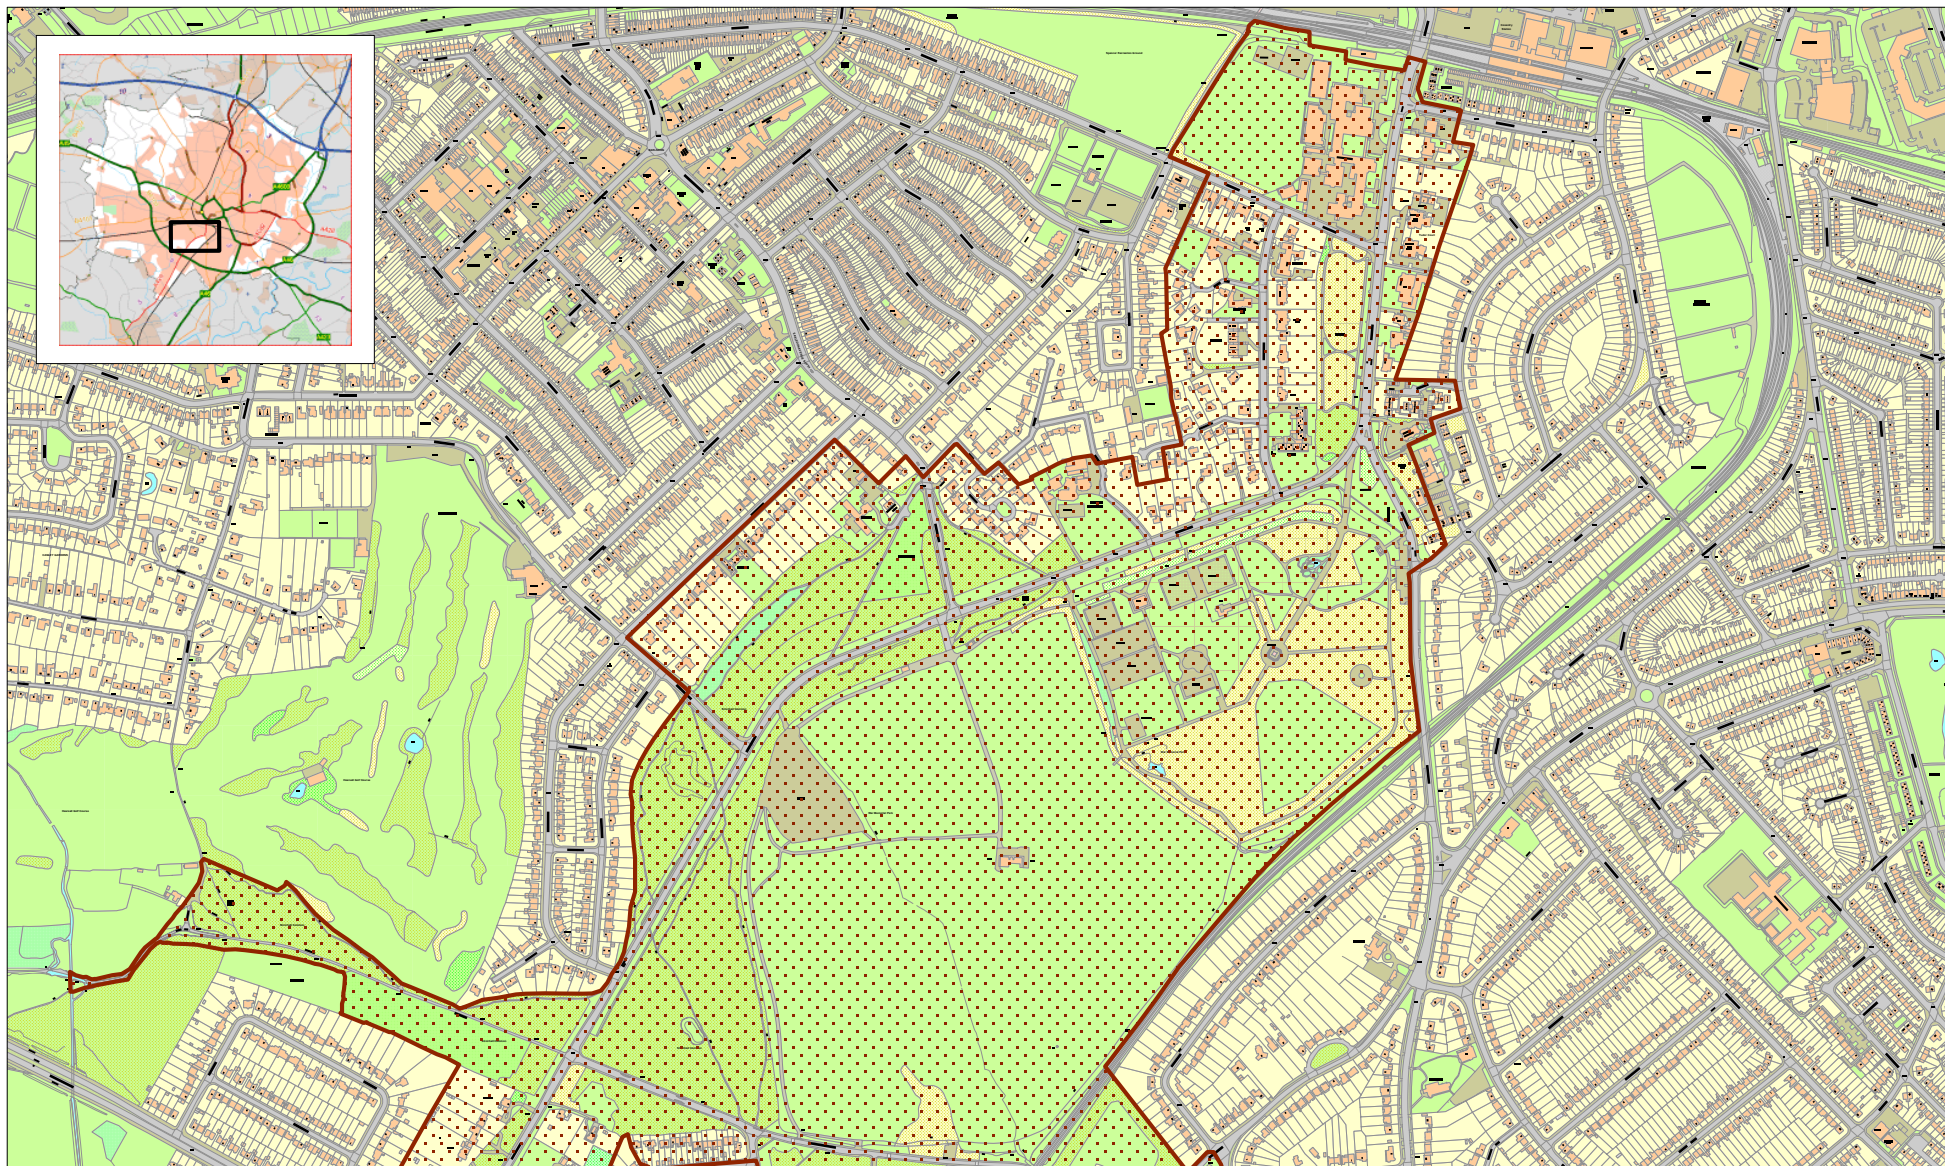

Compiled by A Wilson on 12 July 2012 Scale 1:10000

Coventry City Council

Kenilworth Road Conservation Area: Map 2 of 3

Conservation Area

Compiled by A Wilson on 12 July 2012

City Development Directorate
Conservation and Archaeology
Historic Environment Record Officer
Floor 3, Civic Centre 4
Much Park Street
COVENTRY CV1 2PY